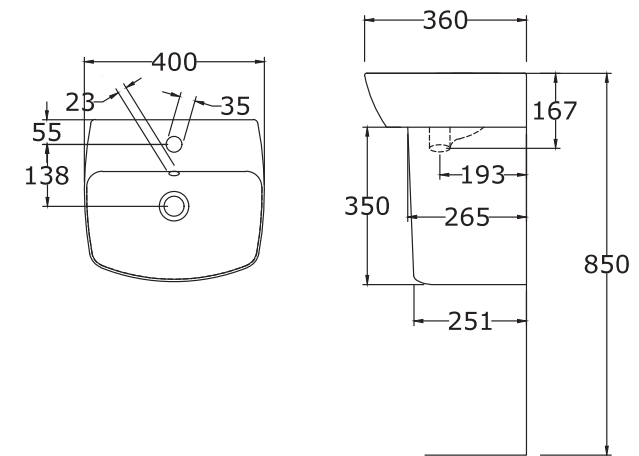

*All dimensions are in mm

TOPAZ
58 cm D Shape (Table Top)

*All dimensions are in mm

TOPAZ

65 cm D Shape Wash Basin with Semi Pedestal

*All dimensions are in mm

TOPAZ

58 cm Square Wash Basin with Full Pedestal

*All dimensions are in mm

TOPAZ

58 cm D Shape Wash Basin with Semi Pedestal

*All dimensions are in mm

THAMES

60 cm Wash Basin (Counter Top)

*All dimensions are in mm

THAMES

55 cm Wash Basin with Semi Pedestal

*All dimensions are in mm

THAMES

40 cm Wash Basin with Semi Pedestal

*All dimensions are in mm

THAMES

SP Wash Basin with Full Pedestal

*All dimensions are in mm

ORIANA
18 cm Asian Pan

*All dimensions are in mm

BELLA URINAL

*All dimensions are in mm

ASIAN PAN WATER TANK

*All dimensions are in mm

Sanitaryware

TECHNICAL SPECIFICATIONS