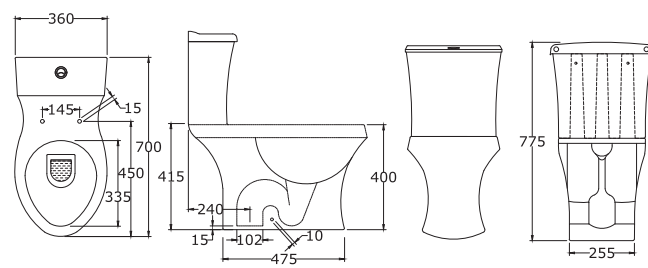

*All dimensions are in mm

BRIXIA
60 cm Wash Basin with Semi Pedestal

*All dimensions are in mm

*All dimensions are in mm

BRIXIA

60 cm Wash Basin with Full Pedestal

*All dimensions are in mm

*All dimensions are in mm

MARGO
Water Closet

*All dimensions are in mm

MARGO
55 cm Wash Basin with Full Pedestal

GRACELIA
Water Closet

*All dimensions are in mm

GRACELIA
50 cm Wash Basin with Full Pedestal

*All dimensions are in mm

VALENTINA
Water Closet

*All dimensions are in mm

VALENTINA
60 cm Wash Basin with Full Pedestal

*All dimensions are in mm

MARINA
Water Closet

*All dimensions are in mm

MARINA
60 cm Wash Basin with Full Pedestal

*All dimensions are in mm

FIONA
Water Closet

*All dimensions are in mm

FIONA
55 cm Wash Basin with Full Pedestal

*All dimensions are in mm

LEA
Water Closet

LEA
50 cm Wash Basin with Full Pedestal

*All dimensions are in mm

LEA
"P" Trap Water Closet