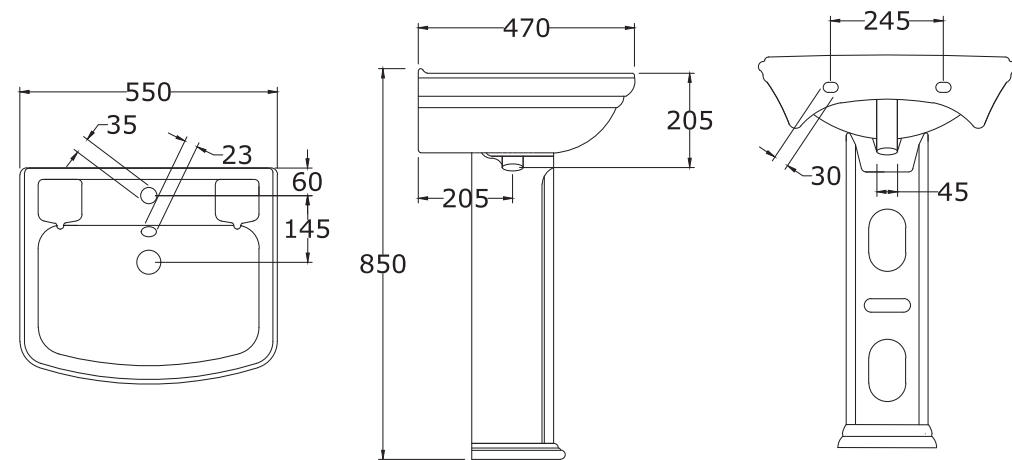

THAMES

50 cm Wash Basin with Full Pedestal

*All dimensions are in mm

NEO

45 cm Wash Basin with Full Pedestal

*All dimensions are in mm

NOVA

50 cm Wash Basin with Full Pedestal

*All dimensions are in mm

ORIANA

50 cm Wash Basin with Full Pedestal

*All dimensions are in mm

RITZ

50 cm Wash Basin with Full Pedestal

*All dimensions are in mm

VICTORIA

55 cm Wash Basin with Full Pedestal

*All dimensions are in mm

VIKING

60 cm Wash Basin with Full Pedestal

*All dimensions are in mm

asian pan

For the more traditional users, Rosa has organized a brilliant collection of high-quality and durable Asian Pans to give your homes a stylish outlook and convenience. With precise designs and long lasting glaze, Rosa Asian Pans are made to deliver comfort and ease-of-use.

ORIANA
18 cm Asian Pan

*All dimensions are in mm

BELLA URINAL

*All dimensions are in mm

ASIAN PAN WATER TANK

*All dimensions are in mm

Sanitaryware

TECHNICAL SPECIFICATIONS