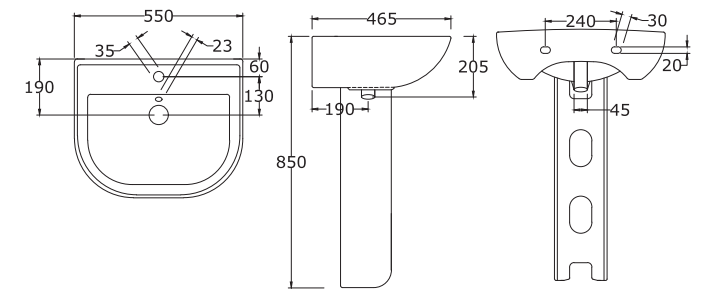

*All dimensions are in mm

BRIXIA
60 cm Wash Basin with Semi Pedestal

*All dimensions are in mm

*All dimensions are in mm

BRIXIA

60 cm Wash Basin with Full Pedestal

*All dimensions are in mm

*All dimensions are in mm

MARGO
Water Closet

*All dimensions are in mm

MARGO
55 cm Wash Basin with Full Pedestal

GRACELIA
Water Closet

*All dimensions are in mm

GRACELIA
50 cm Wash Basin with Full Pedestal

*All dimensions are in mm

VALENTINA
Water Closet

*All dimensions are in mm

VALENTINA
60 cm Wash Basin with Full Pedestal

*All dimensions are in mm

MARINA
Water Closet

*All dimensions are in mm

MARINA
60 cm Wash Basin with Full Pedestal

*All dimensions are in mm

FIONA
Water Closet

*All dimensions are in mm

FIONA
55 cm Wash Basin with Full Pedestal

*All dimensions are in mm

LEA
Water Closet

LEA
50 cm Wash Basin with Full Pedestal

*All dimensions are in mm

LEA
"P" Trap Water Closet