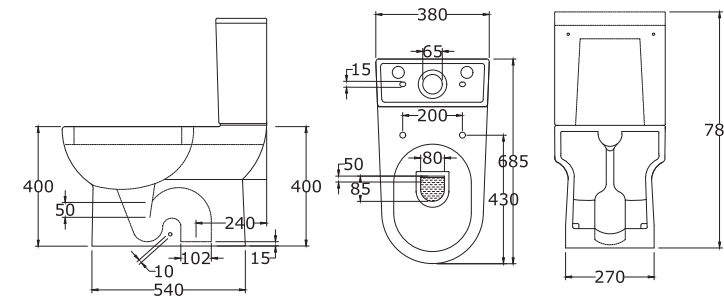

THAMES
60 cm Wash Basin (Table Top)

*All dimensions are in mm

THAMES
60 cm Wash Basin with Semi Pedestal

*All dimensions are in mm

THAMES
CC "P" Trap Water Closet

*All dimensions are in mm

BRIXIA
Water Closet

*All dimensions are in mm

BRIXIA
60 cm Wash Basin with Semi Pedestal

*All dimensions are in mm

*All dimensions are in mm

BRIXIA

60 cm Wash Basin with Full Pedestal

*All dimensions are in mm

*All dimensions are in mm

MARGO
Water Closet

*All dimensions are in mm

MARGO
55 cm Wash Basin with Full Pedestal

GRACELIA
Water Closet

*All dimensions are in mm

GRACELIA
50 cm Wash Basin with Full Pedestal

*All dimensions are in mm

VALENTINA
Water Closet

*All dimensions are in mm

VALENTINA
60 cm Wash Basin with Full Pedestal

*All dimensions are in mm

MARINA
Water Closet

*All dimensions are in mm

MARINA
60 cm Wash Basin with Full Pedestal

*All dimensions are in mm