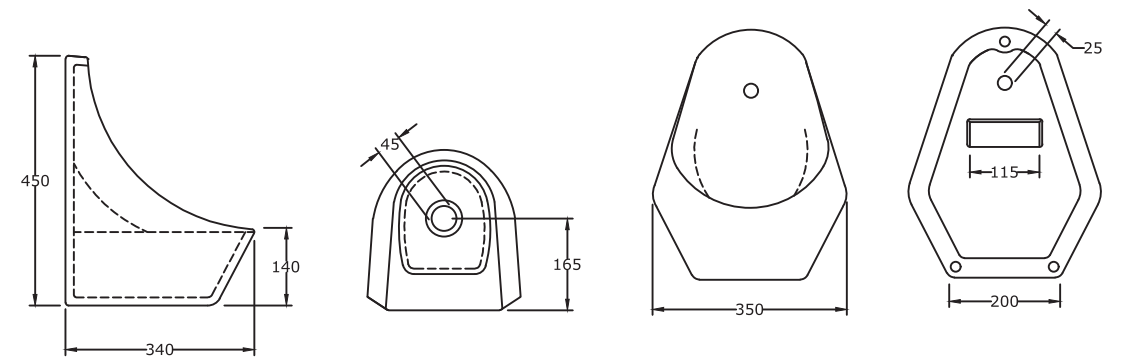

*All dimensions are in mm

ORIANA

50 cm Wash Basin with Full Pedestal

*All dimensions are in mm

RITZ

50 cm Wash Basin with Full Pedestal

*All dimensions are in mm

VICTORIA

55 cm Wash Basin with Full Pedestal

*All dimensions are in mm

VIKING

60 cm Wash Basin with Full Pedestal

*All dimensions are in mm

asian pan

For the more traditional users, Rosa has organized a brilliant collection of high-quality and durable Asian Pans to give your homes a stylish outlook and convenience. With precise designs and long lasting glaze, Rosa Asian Pans are made to deliver comfort and ease-of-use.

LEA
29 cm Asian Pan

*All dimensions are in mm

NOVA
22 cm Asian Pan

*All dimensions are in mm

RITZ
22 cm Asian Pan

*All dimensions are in mm

NEO
22 cm Asian Pan

*All dimensions are in mm

ORIANA
18 cm Asian Pan

*All dimensions are in mm

BELLA URINAL

*All dimensions are in mm

ASIAN PAN WATER TANK

*All dimensions are in mm

Sanitaryware

TECHNICAL SPECIFICATIONS