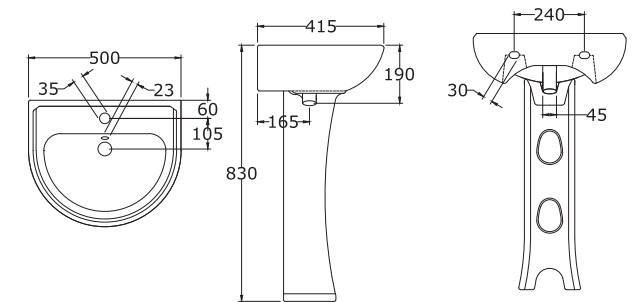

*All dimensions are in mm