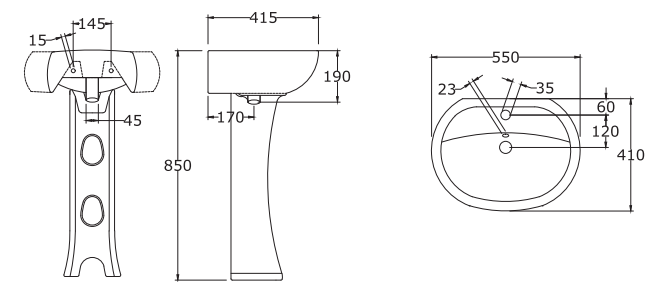

THAMES
60 cm Wash Basin (Table Top)

*All dimensions are in mm

THAMES
60 cm Wash Basin with Semi Pedestal

*All dimensions are in mm

THAMES
CC "P" Trap Water Closet

*All dimensions are in mm

BRIXIA
Water Closet

*All dimensions are in mm

BRIXIA
60 cm Wash Basin with Semi Pedestal

*All dimensions are in mm

*All dimensions are in mm

BRIXIA

60 cm Wash Basin with Full Pedestal

*All dimensions are in mm

*All dimensions are in mm

MARGO
Water Closet

*All dimensions are in mm

MARGO
55 cm Wash Basin with Full Pedestal

GRACELIA
Water Closet

*All dimensions are in mm

GRACELIA
50 cm Wash Basin with Full Pedestal

*All dimensions are in mm

VALENTINA
Water Closet

*All dimensions are in mm

VALENTINA
60 cm Wash Basin with Full Pedestal

*All dimensions are in mm

MARINA
Water Closet

*All dimensions are in mm

MARINA
60 cm Wash Basin with Full Pedestal

*All dimensions are in mm