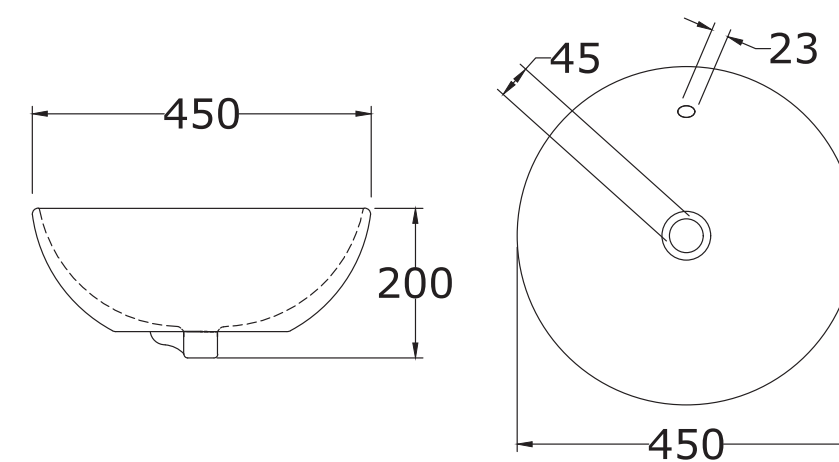

QUORA
Wash Basin (Table Top)

*All dimensions are in mm

SHELL BOWL

Wash Basin (Table Top)

*All dimensions are in mm

MOON
Wash Basin (Table Top)

*All dimensions are in mm

DIEGO
Wash Basin (Over Counter)

*All dimensions are in mm

AMELIA
Wash Basin (Table Top)

*All dimensions are in mm

MONA

Wash Basin (Under Counter)

*All dimensions are in mm

NATHALIA

Wash Basin (Table Top)