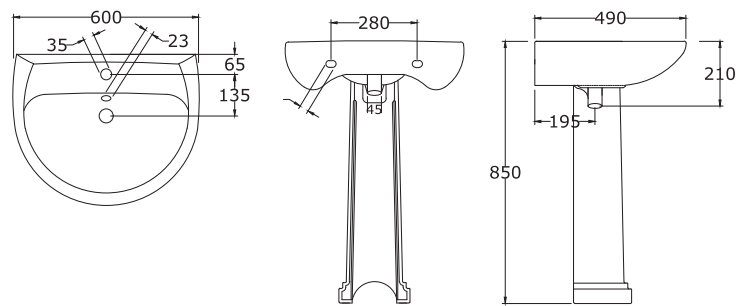

THAMES
60 cm Wash Basin (Table Top)

*All dimensions are in mm

THAMES
60 cm Wash Basin with Semi Pedestal

*All dimensions are in mm

THAMES
CC "P" Trap Water Closet

*All dimensions are in mm

BRIXIA
Water Closet

*All dimensions are in mm

BRIXIA
60 cm Wash Basin with Semi Pedestal

*All dimensions are in mm

*All dimensions are in mm

BRIXIA

60 cm Wash Basin with Full Pedestal

*All dimensions are in mm

*All dimensions are in mm

MARGO
Water Closet

*All dimensions are in mm

MARGO
55 cm Wash Basin with Full Pedestal

GRACELIA
Water Closet

*All dimensions are in mm

GRACELIA
50 cm Wash Basin with Full Pedestal

*All dimensions are in mm

VALENTINA
Water Closet

*All dimensions are in mm

VALENTINA
60 cm Wash Basin with Full Pedestal

*All dimensions are in mm

MARINA
Water Closet

*All dimensions are in mm

MARINA
60 cm Wash Basin with Full Pedestal

*All dimensions are in mm