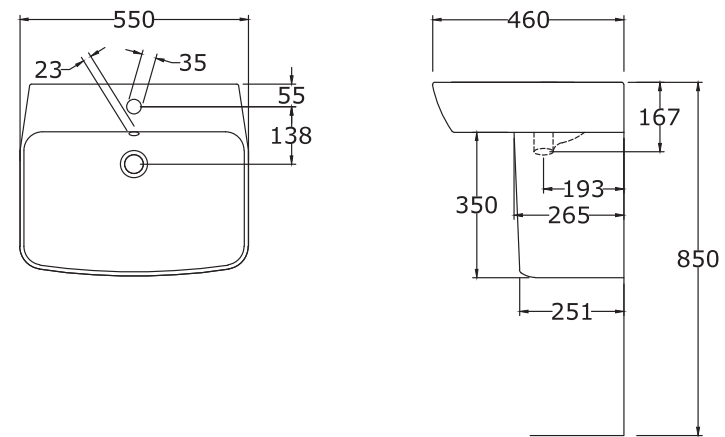

*All dimensions are in mm

TOPAZ
58 cm D Shape (Table Top)

*All dimensions are in mm

TOPAZ

65 cm D Shape Wash Basin with Semi Pedestal

*All dimensions are in mm

TOPAZ

58 cm Square Wash Basin with Full Pedestal

*All dimensions are in mm

TOPAZ

58 cm D Shape Wash Basin with Semi Pedestal

*All dimensions are in mm

THAMES

60 cm Wash Basin (Counter Top)

*All dimensions are in mm

THAMES

55 cm Wash Basin with Semi Pedestal

*All dimensions are in mm

THAMES

40 cm Wash Basin with Semi Pedestal

*All dimensions are in mm

THAMES

SP Wash Basin with Full Pedestal

*All dimensions are in mm

ORIANA
18 cm Asian Pan

*All dimensions are in mm

BELLA URINAL

*All dimensions are in mm

ASIAN PAN WATER TANK

*All dimensions are in mm

Sanitaryware

TECHNICAL SPECIFICATIONS