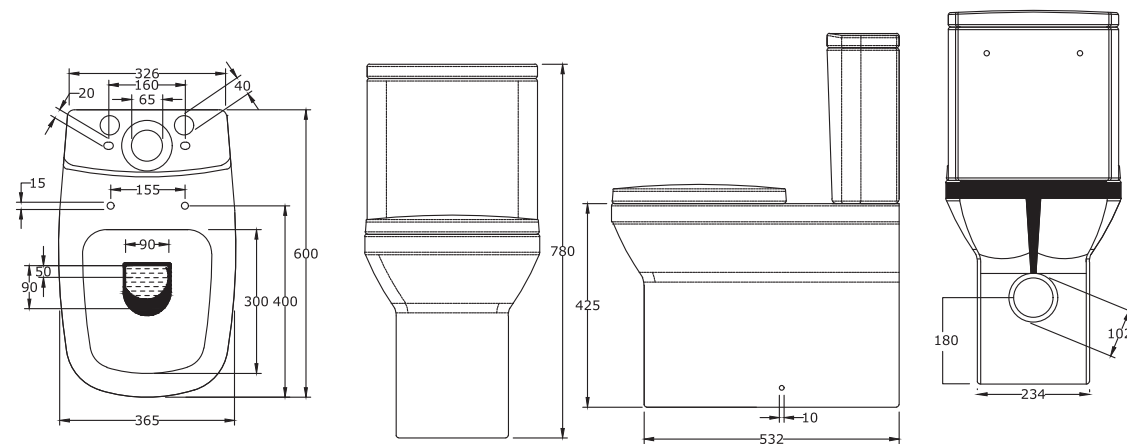

*All dimensions are in mm

VALENTINA
60 cm Wash Basin with Full Pedestal

*All dimensions are in mm

MARINA
Water Closet

*All dimensions are in mm

MARINA
60 cm Wash Basin with Full Pedestal

*All dimensions are in mm

*All dimensions are in mm

MARGO
"P" Trap Water Closet

*All dimensions are in mm

THAMES
CC BTW "P" Trap Water Closet

BALENO
Water Closet

*All dimensions are in mm

*All dimensions are in mm

BRIXIA
Wall Hung Water Closet

*All dimensions are in mm

NILE
Water Closet

*All dimensions are in mm

wash basin

Choose from the graceful collection of Rosa Wash Basins and surround yourself with grandeur and nobility. Rosa has a staggering range of table top, counter top, full pedestal and half pedestal wash basins created with world class contemporary designs and shapes.

QUORA
Wash Basin (Table Top)

*All dimensions are in mm

SHELL BOWL

Wash Basin (Table Top)

*All dimensions are in mm

MOON
Wash Basin (Table Top)

*All dimensions are in mm

DIEGO
Wash Basin (Over Counter)