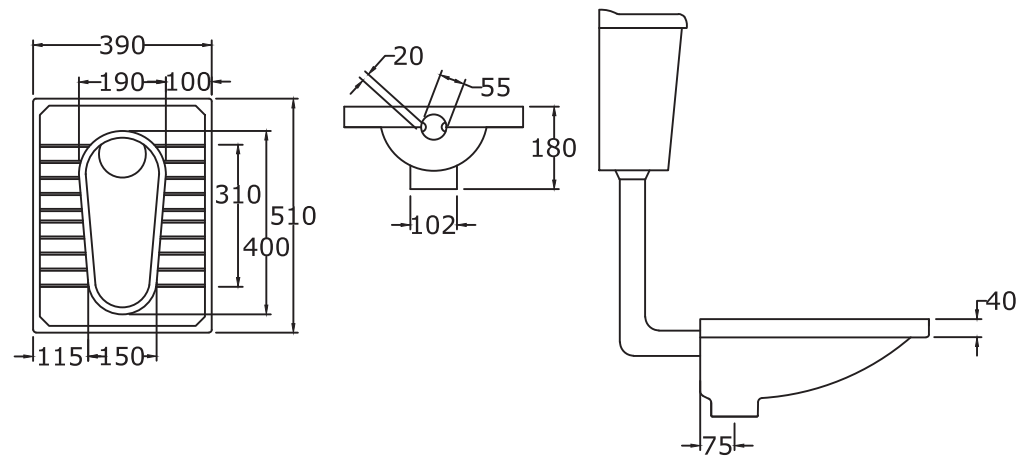

*All dimensions are in mm

ORIANA

50 cm Wash Basin with Full Pedestal

*All dimensions are in mm

RITZ

50 cm Wash Basin with Full Pedestal

*All dimensions are in mm

VICTORIA

55 cm Wash Basin with Full Pedestal

*All dimensions are in mm

VIKING

60 cm Wash Basin with Full Pedestal

*All dimensions are in mm

asian pan

For the more traditional users, Rosa has organized a brilliant collection of high-quality and durable Asian Pans to give your homes a stylish outlook and convenience. With precise designs and long lasting glaze, Rosa Asian Pans are made to deliver comfort and ease-of-use.

LEA
29 cm Asian Pan

*All dimensions are in mm

NOVA
22 cm Asian Pan

*All dimensions are in mm

RITZ
22 cm Asian Pan

*All dimensions are in mm

NEO
22 cm Asian Pan

*All dimensions are in mm

ORIANA
18 cm Asian Pan

*All dimensions are in mm

BELLA URINAL

*All dimensions are in mm

ASIAN PAN WATER TANK

*All dimensions are in mm

Sanitaryware

TECHNICAL SPECIFICATIONS