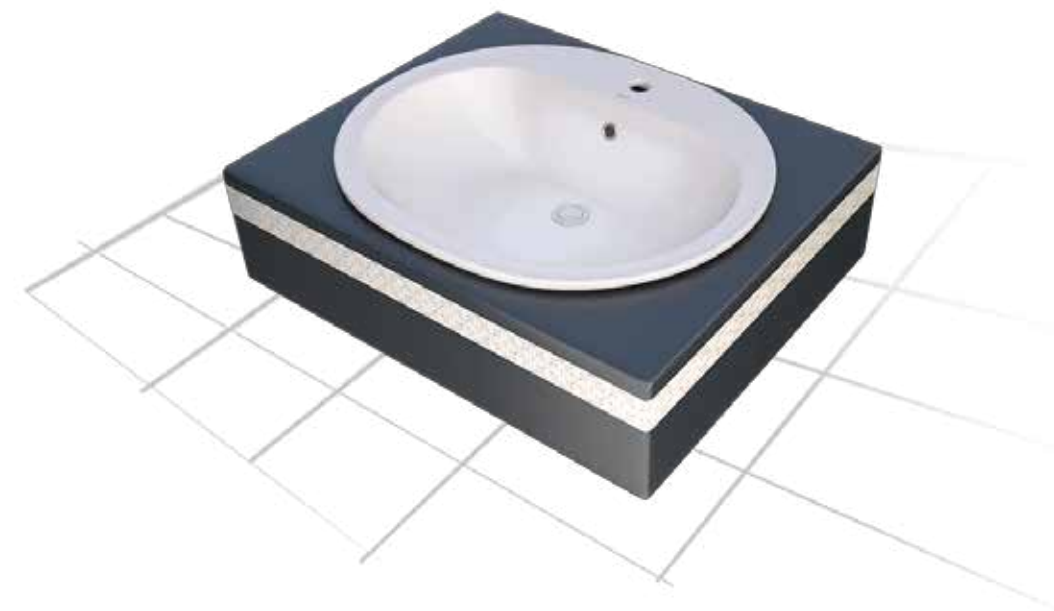

*All dimensions are in mm

NILE
Water Closet

*All dimensions are in mm

wash basin

Choose from the graceful collection of Rosa Wash Basins and surround yourself with grandeur and nobility. Rosa has a staggering range of table top, counter top, full pedestal and half pedestal wash basins created with world class contemporary designs and shapes.

QUORA
Wash Basin (Table Top)

*All dimensions are in mm

SHELL BOWL

Wash Basin (Table Top)

*All dimensions are in mm

MOON
Wash Basin (Table Top)

*All dimensions are in mm

DIEGO
Wash Basin (Over Counter)