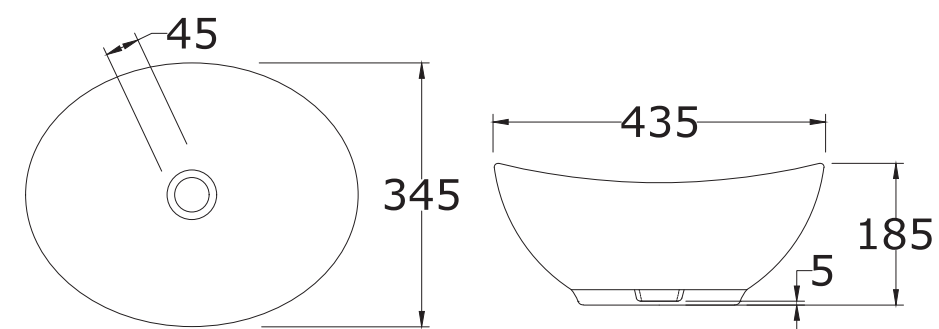

QUORA
Wash Basin (Table Top)

*All dimensions are in mm

SHELL BOWL

Wash Basin (Table Top)

*All dimensions are in mm

MOON
Wash Basin (Table Top)

*All dimensions are in mm

DIEGO
Wash Basin (Over Counter)

*All dimensions are in mm

AMELIA
Wash Basin (Table Top)

*All dimensions are in mm

MONA

Wash Basin (Under Counter)

*All dimensions are in mm

NATHALIA

Wash Basin (Table Top)

*All dimensions are in mm

LILY

Wash Basin (Table Top)

*All dimensions are in mm

TOPAZ

65 cm Square Wash Basin with Full Pedestal

*All dimensions are in mm

TOPAZ
65 cm Square Wash Basin (Counter Top)