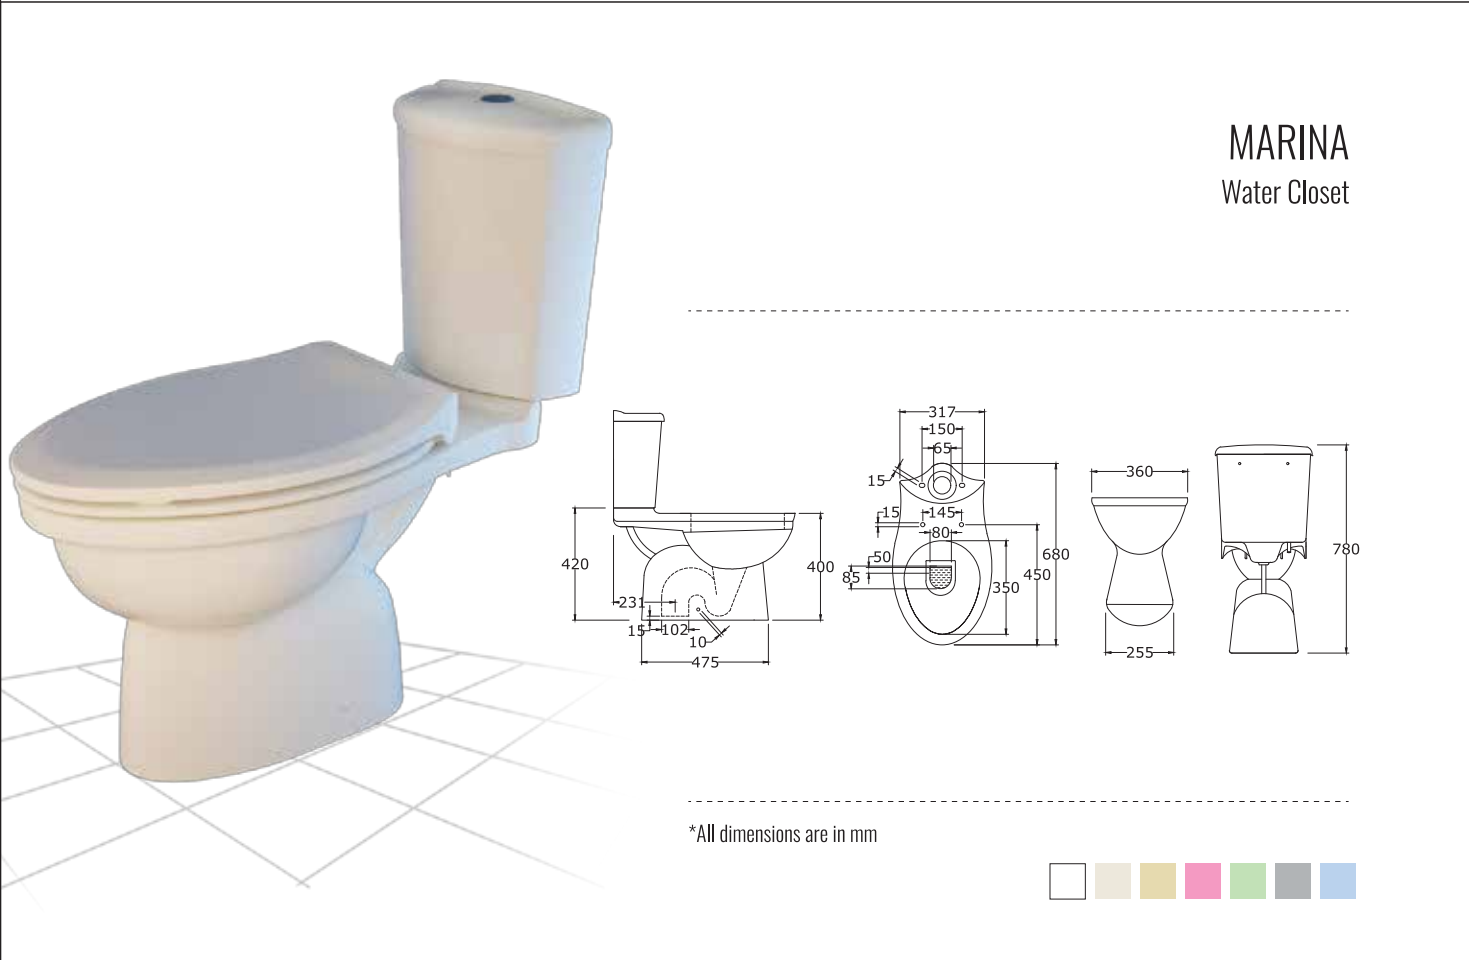

MARGO
Water Closet

*All dimensions are in mm

MARGO
55 cm Wash Basin with Full Pedestal

GRACELIA
Water Closet

*All dimensions are in mm

GRACELIA
50 cm Wash Basin with Full Pedestal

*All dimensions are in mm

VALENTINA
Water Closet

*All dimensions are in mm

VALENTINA
60 cm Wash Basin with Full Pedestal

*All dimensions are in mm

MARINA
Water Closet

*All dimensions are in mm

MARINA
60 cm Wash Basin with Full Pedestal

*All dimensions are in mm

FIONA
Water Closet

*All dimensions are in mm

FIONA
55 cm Wash Basin with Full Pedestal

*All dimensions are in mm

LEA
Water Closet

LEA
50 cm Wash Basin with Full Pedestal

*All dimensions are in mm

LEA
"P" Trap Water Closet

*All dimensions are in mm

LEA
50 cm Wash Basin with Full Pedestal

*All dimensions are in mm

water closet

A breathtaking collection of back-to-wall and wall-hung stylish water closets with distinctive shapes and designs. Push-fit seat covers make Rosa water closets easy to clean and high-quality glaze keeps them shining for decades.