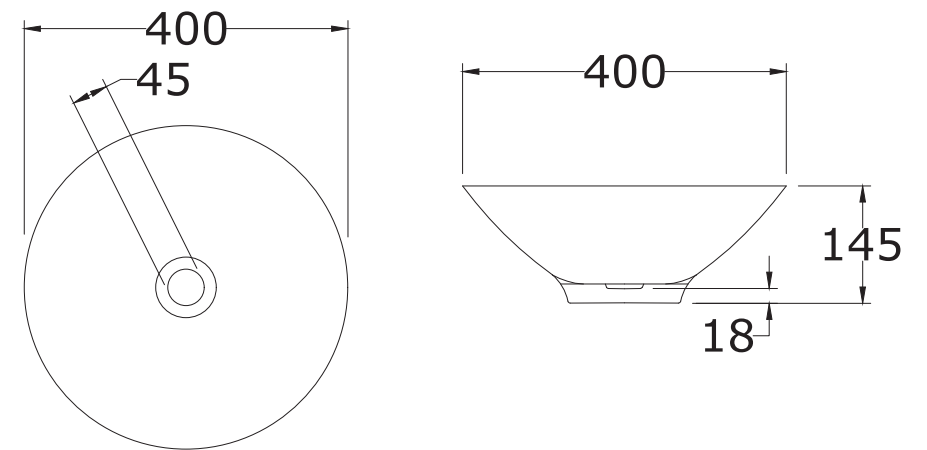

QUORA
Wash Basin (Table Top)

*All dimensions are in mm

SHELL BOWL

Wash Basin (Table Top)

*All dimensions are in mm

MOON
Wash Basin (Table Top)

*All dimensions are in mm

DIEGO
Wash Basin (Over Counter)

*All dimensions are in mm

AMELIA
Wash Basin (Table Top)

*All dimensions are in mm

MONA

Wash Basin (Under Counter)

*All dimensions are in mm

NATHALIA

Wash Basin (Table Top)

*All dimensions are in mm

LILY

Wash Basin (Table Top)

*All dimensions are in mm

TOPAZ

65 cm Square Wash Basin with Full Pedestal

*All dimensions are in mm

TOPAZ
65 cm Square Wash Basin (Counter Top)

*All dimensions are in mm

TOPAZ
58 cm D Shape (Table Top)

*All dimensions are in mm

TOPAZ

65 cm D Shape Wash Basin with Semi Pedestal

*All dimensions are in mm

TOPAZ

58 cm Square Wash Basin with Full Pedestal