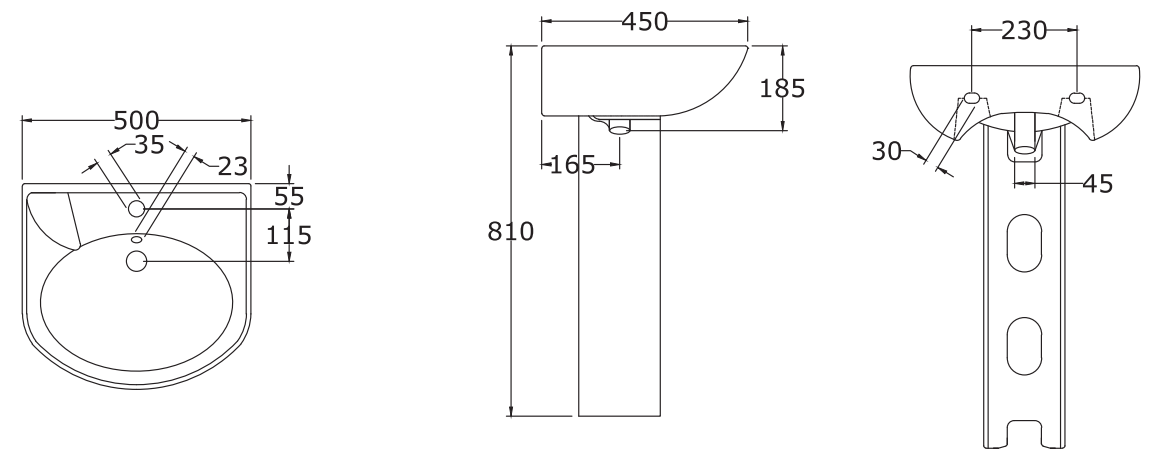

55 cm Wash Basin with Semi Pedestal

*All dimensions are in mm

THAMES

40 cm Wash Basin with Semi Pedestal

*All dimensions are in mm

THAMES

SP Wash Basin with Full Pedestal

*All dimensions are in mm

THAMES

50 cm Wash Basin with Full Pedestal

*All dimensions are in mm

NEO

45 cm Wash Basin with Full Pedestal

*All dimensions are in mm

NOVA

50 cm Wash Basin with Full Pedestal

*All dimensions are in mm

ORIANA

50 cm Wash Basin with Full Pedestal

*All dimensions are in mm

RITZ

50 cm Wash Basin with Full Pedestal

*All dimensions are in mm

VICTORIA

ORIANA
18 cm Asian Pan

*All dimensions are in mm

BELLA URINAL

*All dimensions are in mm

ASIAN PAN WATER TANK

*All dimensions are in mm

Sanitaryware

TECHNICAL SPECIFICATIONS