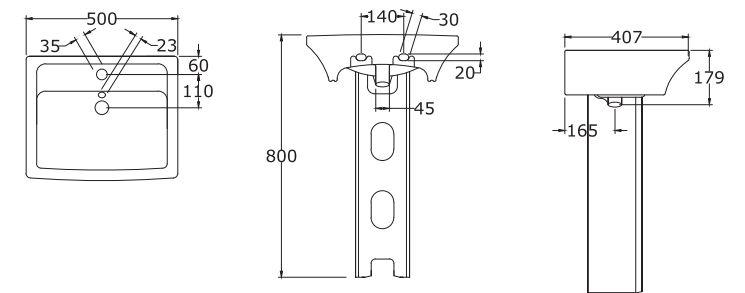

*All dimensions are in mm

BRIXIA
60 cm Wash Basin with Semi Pedestal

*All dimensions are in mm

*All dimensions are in mm

BRIXIA

60 cm Wash Basin with Full Pedestal

*All dimensions are in mm

*All dimensions are in mm

MARGO
Water Closet

*All dimensions are in mm

MARGO
55 cm Wash Basin with Full Pedestal

GRACELIA
Water Closet

*All dimensions are in mm

GRACELIA
50 cm Wash Basin with Full Pedestal

*All dimensions are in mm

VALENTINA
Water Closet

*All dimensions are in mm

VALENTINA
60 cm Wash Basin with Full Pedestal

*All dimensions are in mm

MARINA
Water Closet

*All dimensions are in mm

MARINA
60 cm Wash Basin with Full Pedestal

*All dimensions are in mm

FIONA
Water Closet

*All dimensions are in mm

FIONA
55 cm Wash Basin with Full Pedestal

*All dimensions are in mm

LEA
Water Closet

LEA
50 cm Wash Basin with Full Pedestal

*All dimensions are in mm

LEA
"P" Trap Water Closet