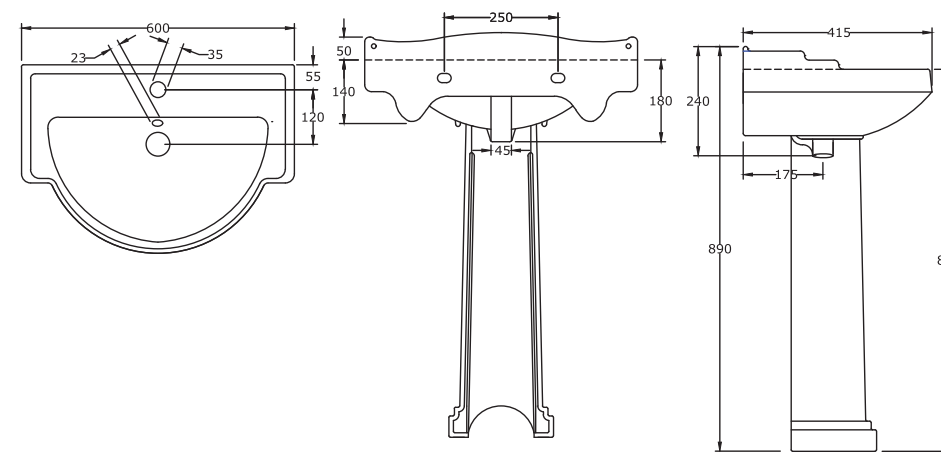

THAMES

50 cm Wash Basin with Full Pedestal

*All dimensions are in mm

NEO

45 cm Wash Basin with Full Pedestal

*All dimensions are in mm

NOVA

50 cm Wash Basin with Full Pedestal

*All dimensions are in mm

ORIANA

50 cm Wash Basin with Full Pedestal

*All dimensions are in mm

RITZ

50 cm Wash Basin with Full Pedestal

*All dimensions are in mm

VICTORIA

55 cm Wash Basin with Full Pedestal

*All dimensions are in mm

VIKING

60 cm Wash Basin with Full Pedestal

*All dimensions are in mm

asian pan

For the more traditional users, Rosa has organized a brilliant collection of high-quality and durable Asian Pans to give your homes a stylish outlook and convenience. With precise designs and long lasting glaze, Rosa Asian Pans are made to deliver comfort and ease-of-use.

ORIANA
18 cm Asian Pan

*All dimensions are in mm

BELLA URINAL

*All dimensions are in mm

ASIAN PAN WATER TANK

*All dimensions are in mm

Sanitaryware

TECHNICAL SPECIFICATIONS