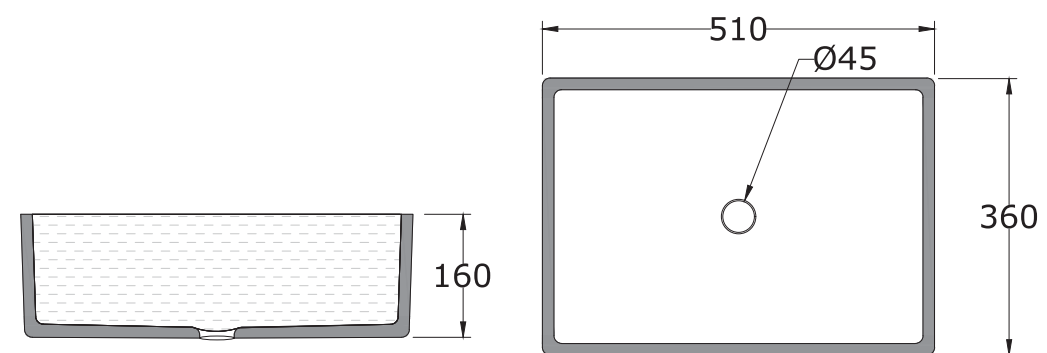

QUORA
Wash Basin (Table Top)

*All dimensions are in mm

SHELL BOWL

Wash Basin (Table Top)

*All dimensions are in mm

MOON
Wash Basin (Table Top)

*All dimensions are in mm

DIEGO
Wash Basin (Over Counter)

*All dimensions are in mm

AMELIA
Wash Basin (Table Top)

*All dimensions are in mm

MONA

Wash Basin (Under Counter)

*All dimensions are in mm

NATHALIA

Wash Basin (Table Top)