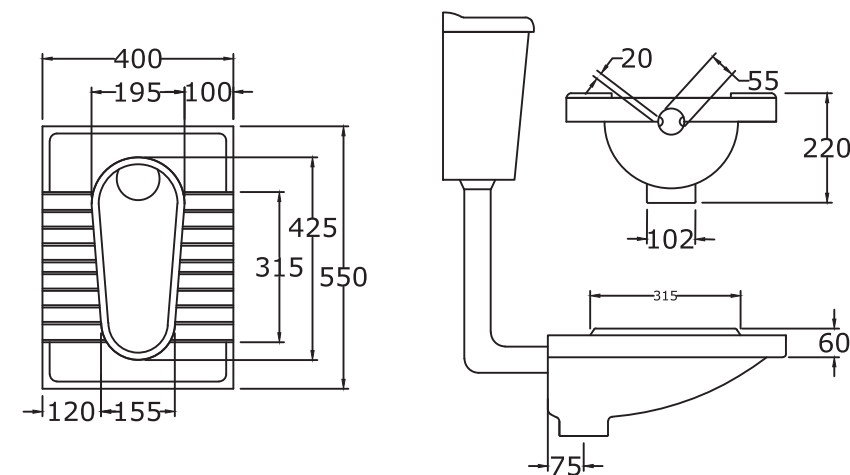

*All dimensions are in mm

ORIANA

50 cm Wash Basin with Full Pedestal

*All dimensions are in mm

RITZ

50 cm Wash Basin with Full Pedestal

*All dimensions are in mm

VICTORIA

55 cm Wash Basin with Full Pedestal

*All dimensions are in mm

VIKING

60 cm Wash Basin with Full Pedestal

*All dimensions are in mm

asian pan

For the more traditional users, Rosa has organized a brilliant collection of high-quality and durable Asian Pans to give your homes a stylish outlook and convenience. With precise designs and long lasting glaze, Rosa Asian Pans are made to deliver comfort and ease-of-use.

LEA
29 cm Asian Pan

*All dimensions are in mm

NOVA
22 cm Asian Pan

*All dimensions are in mm

RITZ
22 cm Asian Pan

*All dimensions are in mm

NEO
22 cm Asian Pan

*All dimensions are in mm

ORIANA
18 cm Asian Pan

*All dimensions are in mm

BELLA URINAL

*All dimensions are in mm

ASIAN PAN WATER TANK

*All dimensions are in mm

Sanitaryware

TECHNICAL SPECIFICATIONS