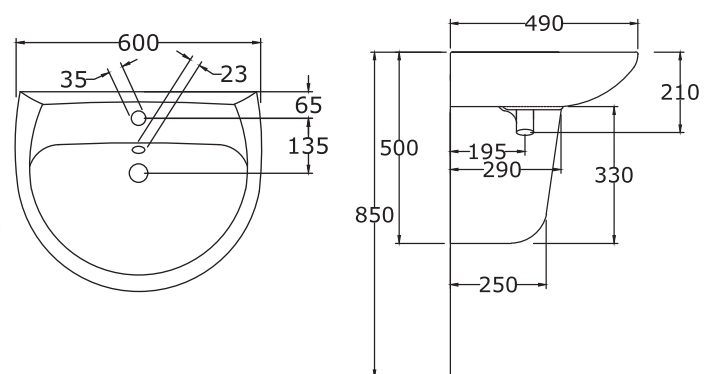

THAMES
60 cm Wash Basin (Table Top)

*All dimensions are in mm

THAMES
60 cm Wash Basin with Semi Pedestal

*All dimensions are in mm

THAMES
CC "P" Trap Water Closet

*All dimensions are in mm

BRIXIA
Water Closet

*All dimensions are in mm

BRIXIA
60 cm Wash Basin with Semi Pedestal

*All dimensions are in mm

*All dimensions are in mm

BRIXIA

60 cm Wash Basin with Full Pedestal

*All dimensions are in mm

*All dimensions are in mm

MARGO
Water Closet

*All dimensions are in mm

MARGO
55 cm Wash Basin with Full Pedestal

GRACELIA
Water Closet

*All dimensions are in mm

GRACELIA
50 cm Wash Basin with Full Pedestal

*All dimensions are in mm

VALENTINA
Water Closet

*All dimensions are in mm

VALENTINA
60 cm Wash Basin with Full Pedestal

*All dimensions are in mm

MARINA
Water Closet

*All dimensions are in mm

MARINA
60 cm Wash Basin with Full Pedestal

*All dimensions are in mm