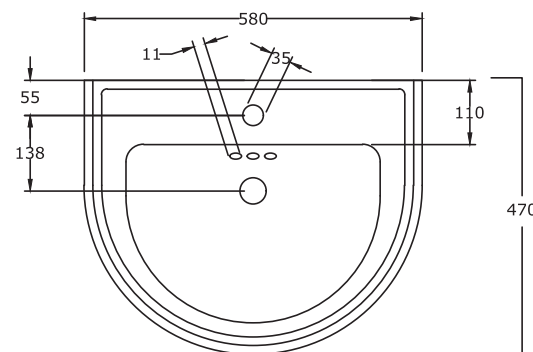

*All dimensions are in mm

AMELIA
Wash Basin (Table Top)

*All dimensions are in mm

MONA

Wash Basin (Under Counter)

*All dimensions are in mm

NATHALIA

Wash Basin (Table Top)

*All dimensions are in mm

LILY

Wash Basin (Table Top)

*All dimensions are in mm

TOPAZ

65 cm Square Wash Basin with Full Pedestal

*All dimensions are in mm

TOPAZ
65 cm Square Wash Basin (Counter Top)

*All dimensions are in mm

TOPAZ
58 cm D Shape (Table Top)

*All dimensions are in mm

TOPAZ

65 cm D Shape Wash Basin with Semi Pedestal

*All dimensions are in mm

TOPAZ

58 cm Square Wash Basin with Full Pedestal

*All dimensions are in mm

TOPAZ

58 cm D Shape Wash Basin with Semi Pedestal

*All dimensions are in mm

THAMES

60 cm Wash Basin (Counter Top)

*All dimensions are in mm

THAMES