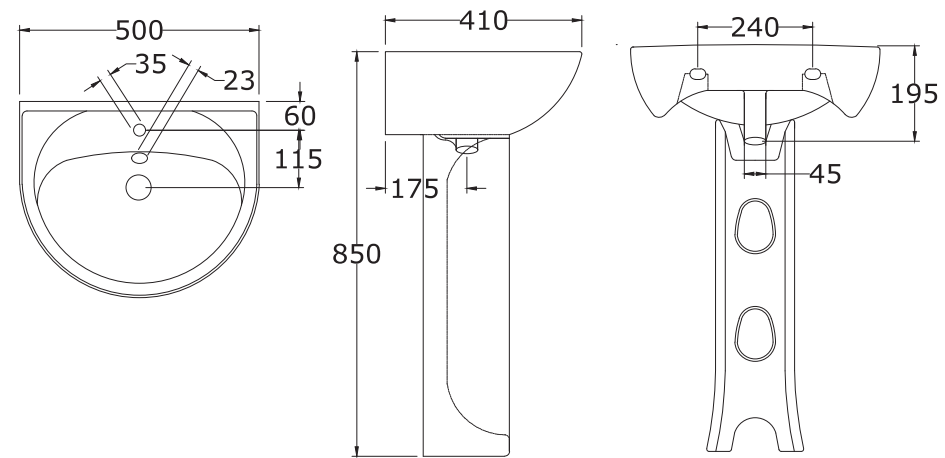

55 cm Wash Basin with Semi Pedestal

*All dimensions are in mm

THAMES

40 cm Wash Basin with Semi Pedestal

*All dimensions are in mm

THAMES

SP Wash Basin with Full Pedestal

*All dimensions are in mm

THAMES

50 cm Wash Basin with Full Pedestal

*All dimensions are in mm

NEO

45 cm Wash Basin with Full Pedestal

*All dimensions are in mm

NOVA

50 cm Wash Basin with Full Pedestal

*All dimensions are in mm

ORIANA

50 cm Wash Basin with Full Pedestal

*All dimensions are in mm

RITZ

50 cm Wash Basin with Full Pedestal

*All dimensions are in mm

VICTORIA

ORIANA
18 cm Asian Pan

*All dimensions are in mm

BELLA URINAL

*All dimensions are in mm

ASIAN PAN WATER TANK

*All dimensions are in mm

Sanitaryware

TECHNICAL SPECIFICATIONS