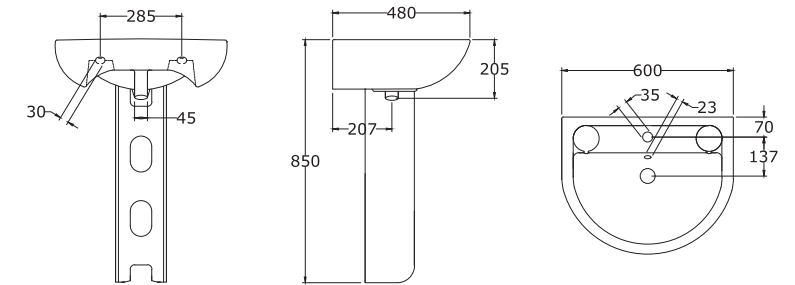

*All dimensions are in mm

BRIXIA
60 cm Wash Basin with Semi Pedestal

*All dimensions are in mm

*All dimensions are in mm

BRIXIA

60 cm Wash Basin with Full Pedestal

*All dimensions are in mm

*All dimensions are in mm

MARGO
Water Closet

*All dimensions are in mm

MARGO
55 cm Wash Basin with Full Pedestal

GRACELIA
Water Closet

*All dimensions are in mm

GRACELIA
50 cm Wash Basin with Full Pedestal

*All dimensions are in mm

VALENTINA
Water Closet

*All dimensions are in mm

VALENTINA
60 cm Wash Basin with Full Pedestal

*All dimensions are in mm

MARINA
Water Closet

*All dimensions are in mm

MARINA
60 cm Wash Basin with Full Pedestal

*All dimensions are in mm

FIONA
Water Closet

*All dimensions are in mm

FIONA
55 cm Wash Basin with Full Pedestal

*All dimensions are in mm

LEA
Water Closet

LEA
50 cm Wash Basin with Full Pedestal

*All dimensions are in mm

LEA
"P" Trap Water Closet