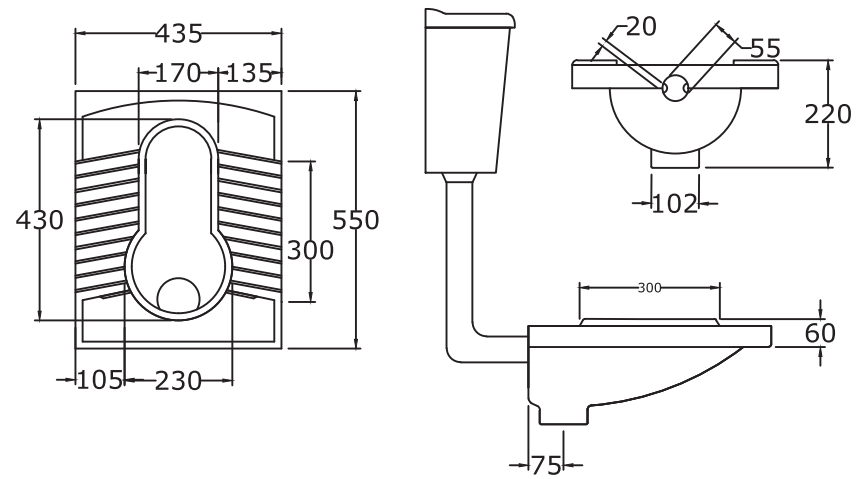

*All dimensions are in mm

ORIANA

50 cm Wash Basin with Full Pedestal

*All dimensions are in mm

RITZ

50 cm Wash Basin with Full Pedestal

*All dimensions are in mm

VICTORIA

55 cm Wash Basin with Full Pedestal

*All dimensions are in mm

VIKING

60 cm Wash Basin with Full Pedestal

*All dimensions are in mm

asian pan

For the more traditional users, Rosa has organized a brilliant collection of high-quality and durable Asian Pans to give your homes a stylish outlook and convenience. With precise designs and long lasting glaze, Rosa Asian Pans are made to deliver comfort and ease-of-use.

LEA
29 cm Asian Pan

*All dimensions are in mm

NOVA
22 cm Asian Pan

*All dimensions are in mm

RITZ
22 cm Asian Pan

*All dimensions are in mm

NEO
22 cm Asian Pan

*All dimensions are in mm

ORIANA
18 cm Asian Pan

*All dimensions are in mm

BELLA URINAL

*All dimensions are in mm

ASIAN PAN WATER TANK

*All dimensions are in mm

Sanitaryware

TECHNICAL SPECIFICATIONS