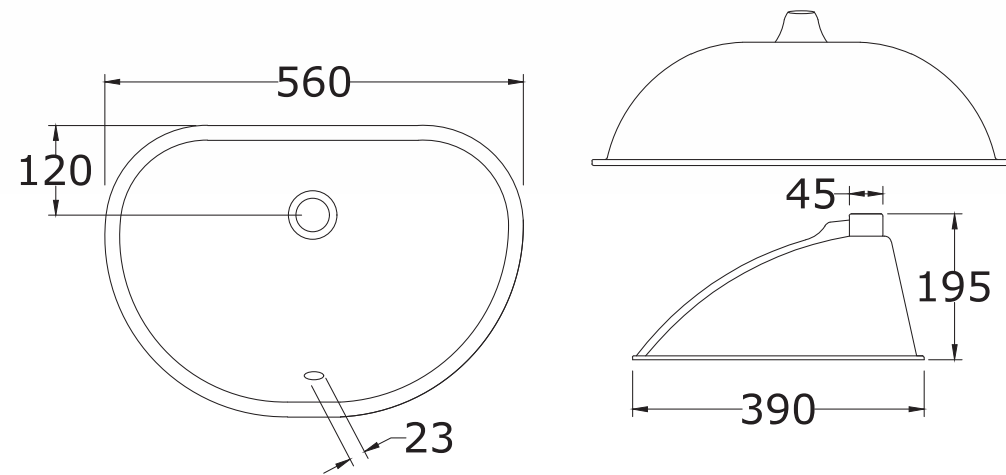

QUORA
Wash Basin (Table Top)

*All dimensions are in mm

SHELL BOWL

Wash Basin (Table Top)

*All dimensions are in mm

MOON
Wash Basin (Table Top)

*All dimensions are in mm

DIEGO
Wash Basin (Over Counter)

*All dimensions are in mm

AMELIA
Wash Basin (Table Top)

*All dimensions are in mm

MONA

Wash Basin (Under Counter)

*All dimensions are in mm

NATHALIA

Wash Basin (Table Top)

*All dimensions are in mm

LILY

Wash Basin (Table Top)

*All dimensions are in mm

TOPAZ

65 cm Square Wash Basin with Full Pedestal

*All dimensions are in mm

TOPAZ
65 cm Square Wash Basin (Counter Top)

*All dimensions are in mm

TOPAZ
58 cm D Shape (Table Top)

*All dimensions are in mm

TOPAZ

65 cm D Shape Wash Basin with Semi Pedestal

*All dimensions are in mm

TOPAZ

58 cm Square Wash Basin with Full Pedestal