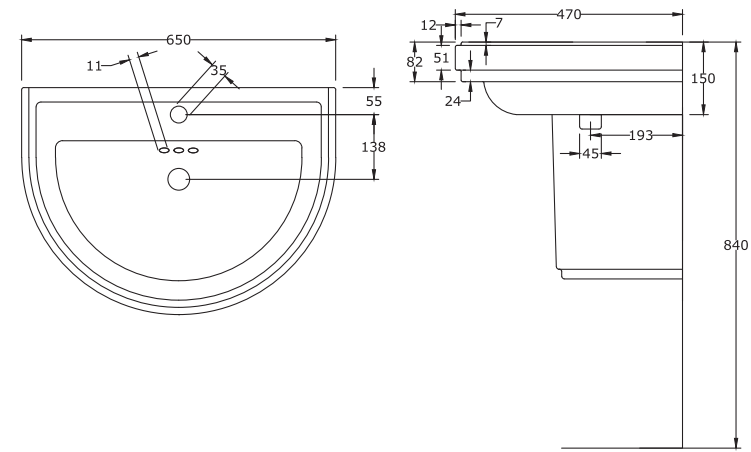

*All dimensions are in mm

LILY

Wash Basin (Table Top)

*All dimensions are in mm

TOPAZ

65 cm Square Wash Basin with Full Pedestal

*All dimensions are in mm

TOPAZ
65 cm Square Wash Basin (Counter Top)

*All dimensions are in mm

TOPAZ
58 cm D Shape (Table Top)

*All dimensions are in mm

TOPAZ

65 cm D Shape Wash Basin with Semi Pedestal

*All dimensions are in mm

TOPAZ

58 cm Square Wash Basin with Full Pedestal

*All dimensions are in mm

TOPAZ

58 cm D Shape Wash Basin with Semi Pedestal

*All dimensions are in mm

THAMES

60 cm Wash Basin (Counter Top)

*All dimensions are in mm

THAMES

ORIANA
18 cm Asian Pan

*All dimensions are in mm

BELLA URINAL

*All dimensions are in mm

ASIAN PAN WATER TANK

*All dimensions are in mm

Sanitaryware

TECHNICAL SPECIFICATIONS