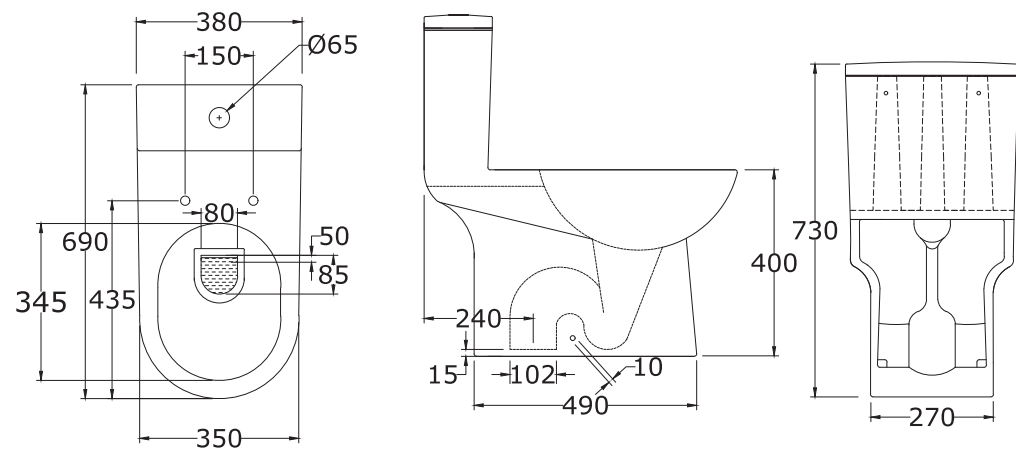

*All dimensions are in mm

VALENTINA
60 cm Wash Basin with Full Pedestal

*All dimensions are in mm

MARINA
Water Closet

*All dimensions are in mm

MARINA
60 cm Wash Basin with Full Pedestal

*All dimensions are in mm

FIONA
Water Closet

*All dimensions are in mm

FIONA
55 cm Wash Basin with Full Pedestal

*All dimensions are in mm

LEA
Water Closet

LEA
50 cm Wash Basin with Full Pedestal

*All dimensions are in mm

LEA
"P" Trap Water Closet

BONITA
Wall Hung Water Closet

*All dimensions are in mm

RHINO

Single Piece Water Closet

*All dimensions are in mm

VOLGA
Single Piece Water Closet

*All dimensions are in mm

MOON STONE
Single Piece Water Closet

*All dimensions are in mm

MARGO
"P" Trap Water Closet

*All dimensions are in mm

THAMES
CC BTW "P" Trap Water Closet

BALENO
Water Closet

*All dimensions are in mm

*All dimensions are in mm

BRIXIA
Wall Hung Water Closet