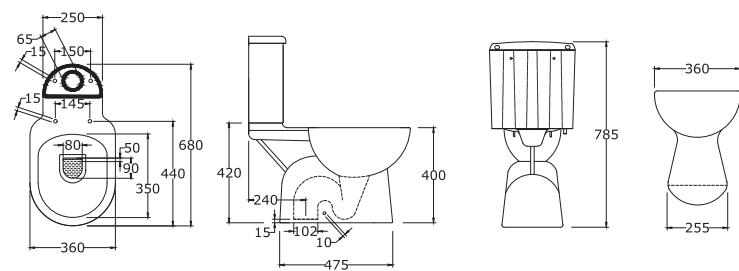

*All dimensions are in mm

BRIXIA
60 cm Wash Basin with Semi Pedestal

*All dimensions are in mm

*All dimensions are in mm

BRIXIA

60 cm Wash Basin with Full Pedestal

*All dimensions are in mm

*All dimensions are in mm

MARGO
Water Closet

*All dimensions are in mm

MARGO
55 cm Wash Basin with Full Pedestal

GRACELIA
Water Closet

*All dimensions are in mm

GRACELIA
50 cm Wash Basin with Full Pedestal

*All dimensions are in mm

VALENTINA
Water Closet

*All dimensions are in mm

VALENTINA
60 cm Wash Basin with Full Pedestal

*All dimensions are in mm

MARINA
Water Closet

*All dimensions are in mm

MARINA
60 cm Wash Basin with Full Pedestal

*All dimensions are in mm

FIONA
Water Closet

*All dimensions are in mm

FIONA
55 cm Wash Basin with Full Pedestal

*All dimensions are in mm

LEA
Water Closet

LEA
50 cm Wash Basin with Full Pedestal

*All dimensions are in mm

LEA
"P" Trap Water Closet