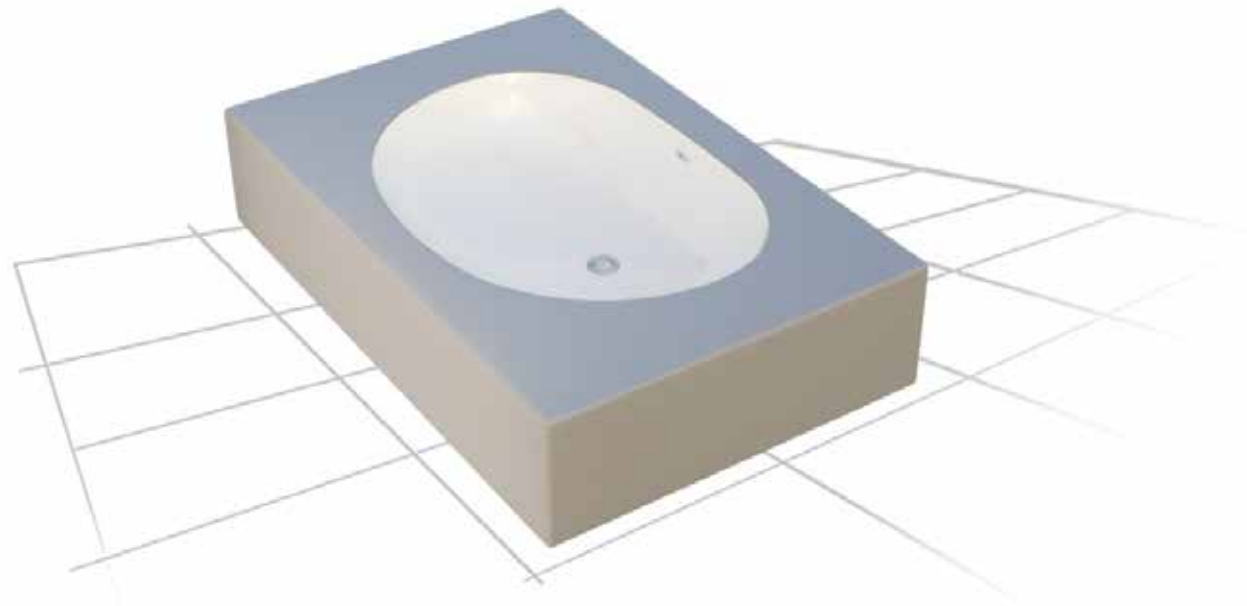

QUORA
Wash Basin (Table Top)

*All dimensions are in mm

SHELL BOWL

Wash Basin (Table Top)

*All dimensions are in mm

MOON
Wash Basin (Table Top)

*All dimensions are in mm

DIEGO
Wash Basin (Over Counter)

*All dimensions are in mm

AMELIA
Wash Basin (Table Top)

*All dimensions are in mm

MONA

Wash Basin (Under Counter)

*All dimensions are in mm

NATHALIA

Wash Basin (Table Top)