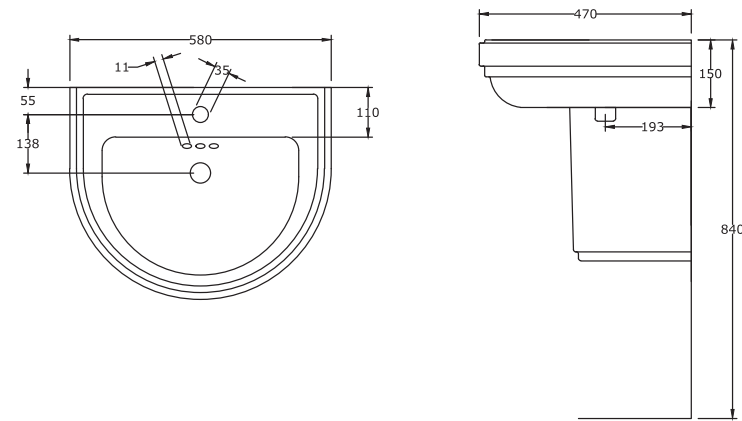

*All dimensions are in mm

LILY

Wash Basin (Table Top)

*All dimensions are in mm

TOPAZ

65 cm Square Wash Basin with Full Pedestal

*All dimensions are in mm

TOPAZ
65 cm Square Wash Basin (Counter Top)

*All dimensions are in mm

TOPAZ
58 cm D Shape (Table Top)

*All dimensions are in mm

TOPAZ

65 cm D Shape Wash Basin with Semi Pedestal

*All dimensions are in mm

TOPAZ

58 cm Square Wash Basin with Full Pedestal

*All dimensions are in mm

TOPAZ

58 cm D Shape Wash Basin with Semi Pedestal

*All dimensions are in mm

THAMES

60 cm Wash Basin (Counter Top)

*All dimensions are in mm

THAMES

55 cm Wash Basin with Semi Pedestal

*All dimensions are in mm

THAMES

40 cm Wash Basin with Semi Pedestal

*All dimensions are in mm

THAMES

SP Wash Basin with Full Pedestal

*All dimensions are in mm