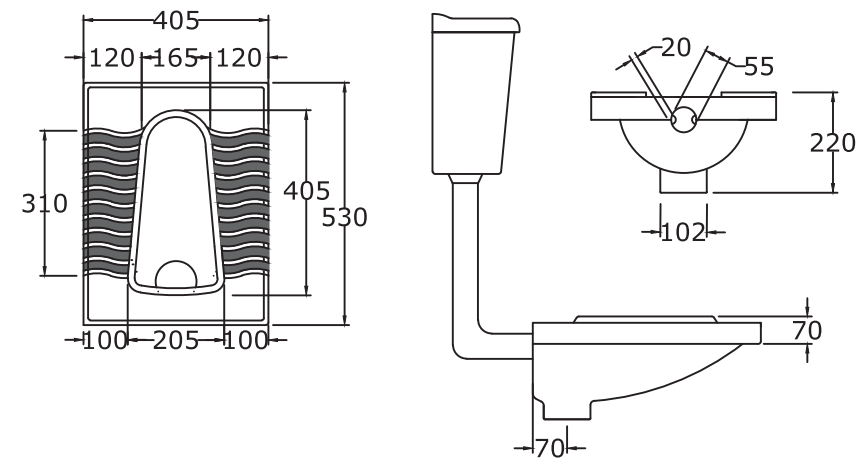

*All dimensions are in mm

ORIANA

50 cm Wash Basin with Full Pedestal

*All dimensions are in mm

RITZ

50 cm Wash Basin with Full Pedestal

*All dimensions are in mm

VICTORIA

55 cm Wash Basin with Full Pedestal

*All dimensions are in mm

VIKING

60 cm Wash Basin with Full Pedestal

*All dimensions are in mm

asian pan

For the more traditional users, Rosa has organized a brilliant collection of high-quality and durable Asian Pans to give your homes a stylish outlook and convenience. With precise designs and long lasting glaze, Rosa Asian Pans are made to deliver comfort and ease-of-use.

LEA
29 cm Asian Pan

*All dimensions are in mm

NOVA
22 cm Asian Pan

*All dimensions are in mm

RITZ
22 cm Asian Pan

*All dimensions are in mm

NEO
22 cm Asian Pan

*All dimensions are in mm

ORIANA
18 cm Asian Pan

*All dimensions are in mm

BELLA URINAL

*All dimensions are in mm

ASIAN PAN WATER TANK

*All dimensions are in mm

Sanitaryware

TECHNICAL SPECIFICATIONS