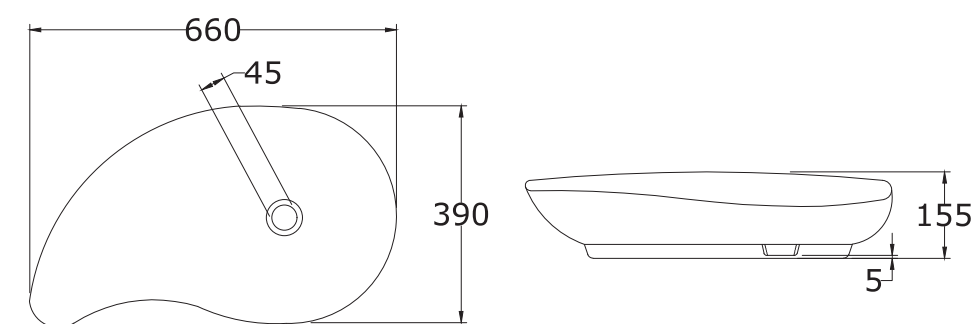

*All dimensions are in mm

NILE
Water Closet

*All dimensions are in mm

wash basin

Choose from the graceful collection of Rosa Wash Basins and surround yourself with grandeur and nobility. Rosa has a staggering range of table top, counter top, full pedestal and half pedestal wash basins created with world class contemporary designs and shapes.

QUORA
Wash Basin (Table Top)

*All dimensions are in mm

SHELL BOWL

Wash Basin (Table Top)

*All dimensions are in mm

MOON
Wash Basin (Table Top)

*All dimensions are in mm

DIEGO
Wash Basin (Over Counter)