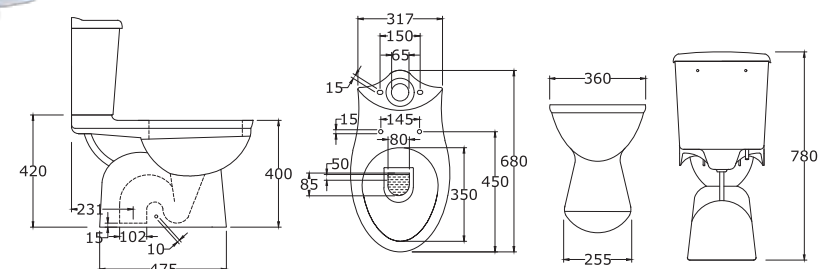

*All dimensions are in mm

BRIXIA
60 cm Wash Basin with Semi Pedestal

*All dimensions are in mm

*All dimensions are in mm

BRIXIA

60 cm Wash Basin with Full Pedestal

*All dimensions are in mm

*All dimensions are in mm

MARGO
Water Closet

*All dimensions are in mm

MARGO
55 cm Wash Basin with Full Pedestal

GRACELIA
Water Closet

*All dimensions are in mm

GRACELIA
50 cm Wash Basin with Full Pedestal

*All dimensions are in mm

VALENTINA
Water Closet

*All dimensions are in mm

VALENTINA
60 cm Wash Basin with Full Pedestal

*All dimensions are in mm

MARINA
Water Closet

*All dimensions are in mm

MARINA
60 cm Wash Basin with Full Pedestal

*All dimensions are in mm

FIONA
Water Closet

*All dimensions are in mm

FIONA
55 cm Wash Basin with Full Pedestal

*All dimensions are in mm

LEA
Water Closet

LEA
50 cm Wash Basin with Full Pedestal

*All dimensions are in mm

LEA
"P" Trap Water Closet