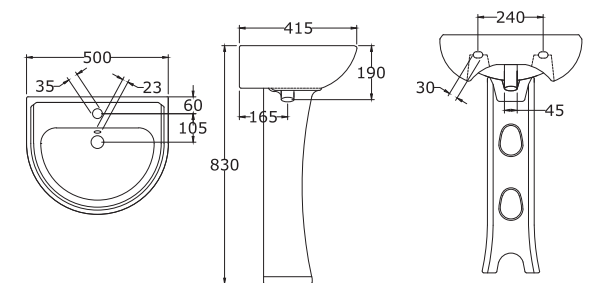

*All dimensions are in mm

BRIXIA
60 cm Wash Basin with Semi Pedestal

*All dimensions are in mm

*All dimensions are in mm

BRIXIA

60 cm Wash Basin with Full Pedestal

*All dimensions are in mm

*All dimensions are in mm

MARGO
Water Closet

*All dimensions are in mm

MARGO
55 cm Wash Basin with Full Pedestal

GRACELIA
Water Closet

*All dimensions are in mm

GRACELIA
50 cm Wash Basin with Full Pedestal

*All dimensions are in mm

VALENTINA
Water Closet

*All dimensions are in mm

VALENTINA
60 cm Wash Basin with Full Pedestal

*All dimensions are in mm

MARINA
Water Closet

*All dimensions are in mm

MARINA
60 cm Wash Basin with Full Pedestal

*All dimensions are in mm

FIONA
Water Closet

*All dimensions are in mm

FIONA
55 cm Wash Basin with Full Pedestal

*All dimensions are in mm

LEA
Water Closet

LEA
50 cm Wash Basin with Full Pedestal

*All dimensions are in mm

LEA
"P" Trap Water Closet