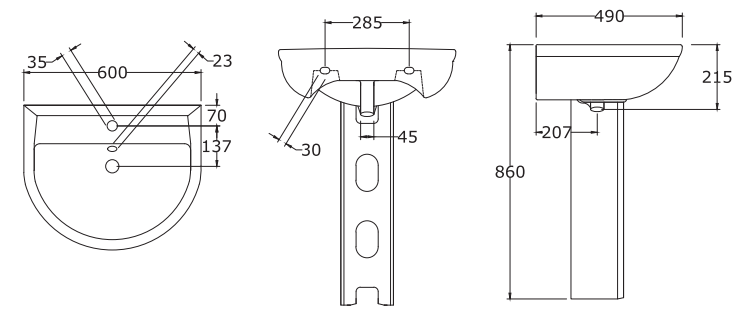

*All dimensions are in mm

BRIXIA
60 cm Wash Basin with Semi Pedestal

*All dimensions are in mm

*All dimensions are in mm

BRIXIA

60 cm Wash Basin with Full Pedestal

*All dimensions are in mm

*All dimensions are in mm

MARGO
Water Closet

*All dimensions are in mm

MARGO
55 cm Wash Basin with Full Pedestal

GRACELIA
Water Closet

*All dimensions are in mm

GRACELIA
50 cm Wash Basin with Full Pedestal

*All dimensions are in mm

VALENTINA
Water Closet

*All dimensions are in mm

VALENTINA
60 cm Wash Basin with Full Pedestal

*All dimensions are in mm

MARINA
Water Closet

*All dimensions are in mm

MARINA
60 cm Wash Basin with Full Pedestal

*All dimensions are in mm

FIONA
Water Closet

*All dimensions are in mm

FIONA
55 cm Wash Basin with Full Pedestal

*All dimensions are in mm

LEA
Water Closet

LEA
50 cm Wash Basin with Full Pedestal

*All dimensions are in mm

LEA
"P" Trap Water Closet