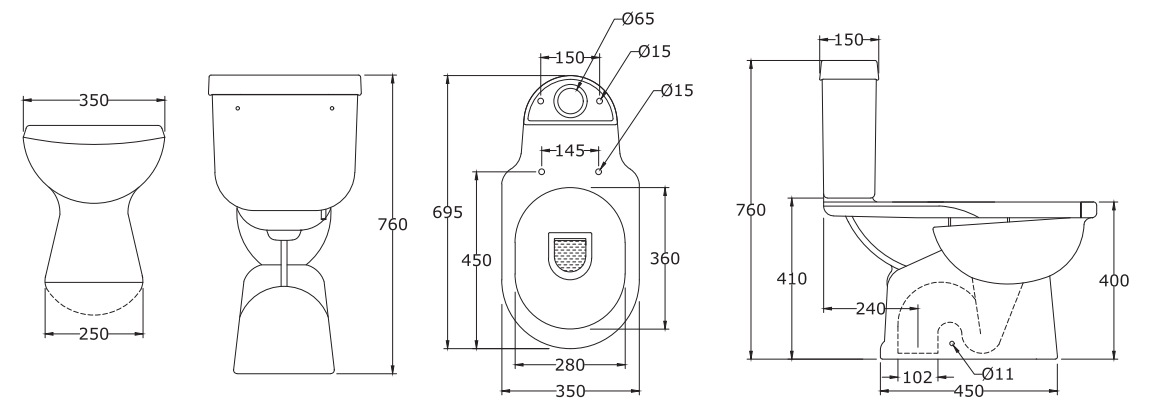

*All dimensions are in mm

VALENTINA
60 cm Wash Basin with Full Pedestal

*All dimensions are in mm

MARINA
Water Closet

*All dimensions are in mm

MARINA
60 cm Wash Basin with Full Pedestal

*All dimensions are in mm

*All dimensions are in mm

MARGO
"P" Trap Water Closet

*All dimensions are in mm

THAMES
CC BTW "P" Trap Water Closet

BALENO
Water Closet

*All dimensions are in mm

*All dimensions are in mm

BRIXIA
Wall Hung Water Closet

*All dimensions are in mm

NILE
Water Closet

*All dimensions are in mm

wash basin

Choose from the graceful collection of Rosa Wash Basins and surround yourself with grandeur and nobility. Rosa has a staggering range of table top, counter top, full pedestal and half pedestal wash basins created with world class contemporary designs and shapes.

ORIANA
18 cm Asian Pan

*All dimensions are in mm

BELLA URINAL

*All dimensions are in mm

ASIAN PAN WATER TANK

*All dimensions are in mm

Sanitaryware

TECHNICAL SPECIFICATIONS