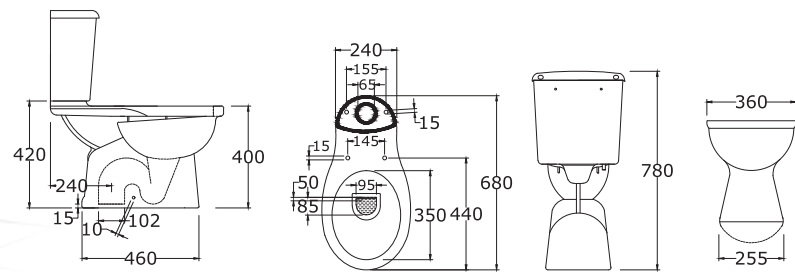

THAMES
60 cm Wash Basin (Table Top)

*All dimensions are in mm

THAMES
60 cm Wash Basin with Semi Pedestal

*All dimensions are in mm

THAMES
CC "P" Trap Water Closet

*All dimensions are in mm

BRIXIA
Water Closet

*All dimensions are in mm

BRIXIA
60 cm Wash Basin with Semi Pedestal

*All dimensions are in mm

*All dimensions are in mm

BRIXIA

60 cm Wash Basin with Full Pedestal

*All dimensions are in mm

*All dimensions are in mm

MARGO
Water Closet

*All dimensions are in mm

MARGO
55 cm Wash Basin with Full Pedestal

GRACELIA
Water Closet

*All dimensions are in mm

GRACELIA
50 cm Wash Basin with Full Pedestal

*All dimensions are in mm

VALENTINA
Water Closet

*All dimensions are in mm

VALENTINA
60 cm Wash Basin with Full Pedestal

*All dimensions are in mm

MARINA
Water Closet

*All dimensions are in mm

MARINA
60 cm Wash Basin with Full Pedestal

*All dimensions are in mm