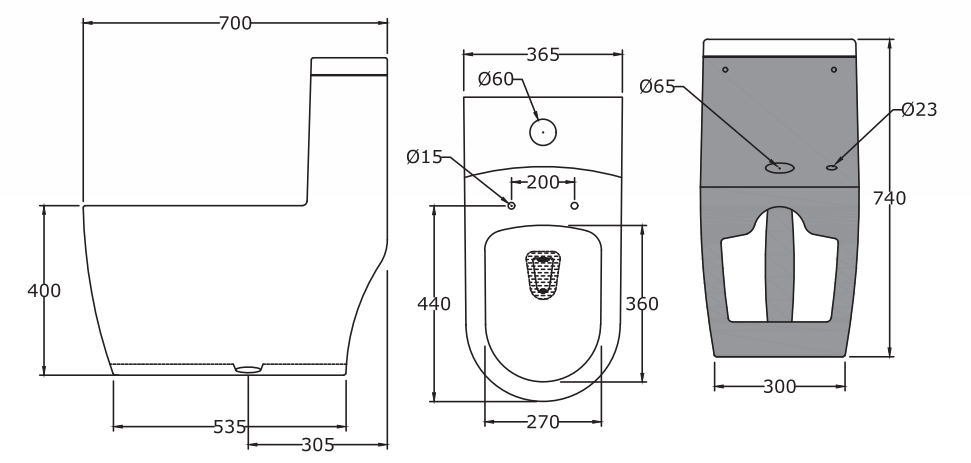

*All dimensions are in mm

VALENTINA
60 cm Wash Basin with Full Pedestal

*All dimensions are in mm

MARINA
Water Closet

*All dimensions are in mm

MARINA
60 cm Wash Basin with Full Pedestal

*All dimensions are in mm

FIONA
Water Closet

*All dimensions are in mm

FIONA
55 cm Wash Basin with Full Pedestal

*All dimensions are in mm

LEA
Water Closet

LEA
50 cm Wash Basin with Full Pedestal

*All dimensions are in mm

LEA
"P" Trap Water Closet

BONITA
Wall Hung Water Closet

*All dimensions are in mm

RHINO

Single Piece Water Closet

*All dimensions are in mm

VOLGA
Single Piece Water Closet

*All dimensions are in mm

MOON STONE
Single Piece Water Closet

*All dimensions are in mm

MARGO
"P" Trap Water Closet

*All dimensions are in mm

THAMES
CC BTW "P" Trap Water Closet

BALENO
Water Closet

*All dimensions are in mm

*All dimensions are in mm

BRIXIA
Wall Hung Water Closet