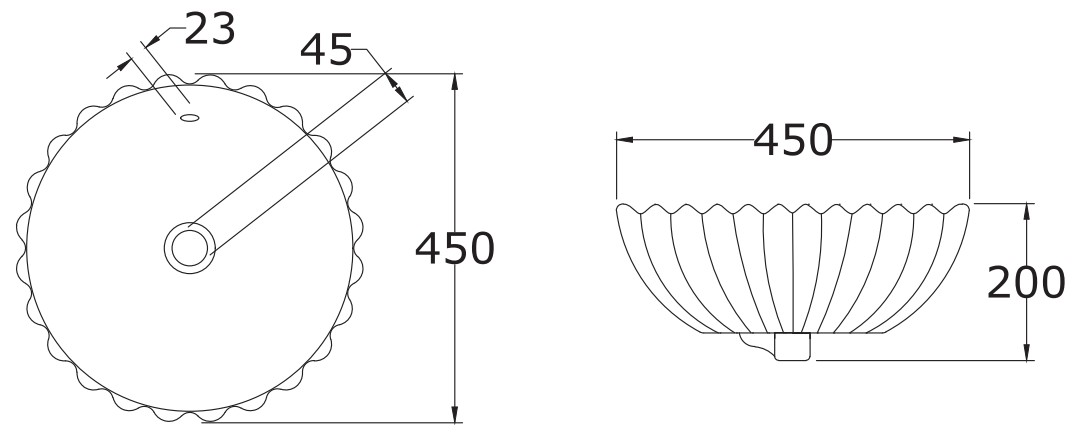

QUORA
Wash Basin (Table Top)

*All dimensions are in mm

SHELL BOWL

Wash Basin (Table Top)

*All dimensions are in mm

MOON
Wash Basin (Table Top)

*All dimensions are in mm

DIEGO
Wash Basin (Over Counter)

*All dimensions are in mm

AMELIA
Wash Basin (Table Top)

*All dimensions are in mm

MONA

Wash Basin (Under Counter)

*All dimensions are in mm

NATHALIA

Wash Basin (Table Top)

*All dimensions are in mm

LILY

Wash Basin (Table Top)

*All dimensions are in mm

TOPAZ

65 cm Square Wash Basin with Full Pedestal

*All dimensions are in mm

TOPAZ
65 cm Square Wash Basin (Counter Top)