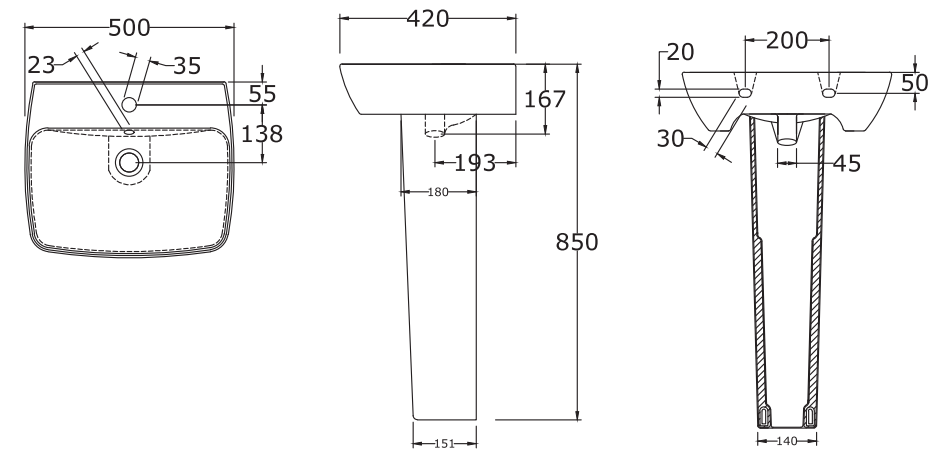

*All dimensions are in mm

TOPAZ

58 cm D Shape Wash Basin with Semi Pedestal

*All dimensions are in mm

THAMES

60 cm Wash Basin (Counter Top)

*All dimensions are in mm

THAMES

55 cm Wash Basin with Semi Pedestal

*All dimensions are in mm

THAMES

40 cm Wash Basin with Semi Pedestal

*All dimensions are in mm

THAMES

SP Wash Basin with Full Pedestal

*All dimensions are in mm

THAMES

50 cm Wash Basin with Full Pedestal

*All dimensions are in mm

NEO

45 cm Wash Basin with Full Pedestal

*All dimensions are in mm

NOVA

50 cm Wash Basin with Full Pedestal

*All dimensions are in mm

ORIANA

50 cm Wash Basin with Full Pedestal

*All dimensions are in mm

RITZ

50 cm Wash Basin with Full Pedestal

*All dimensions are in mm

VICTORIA