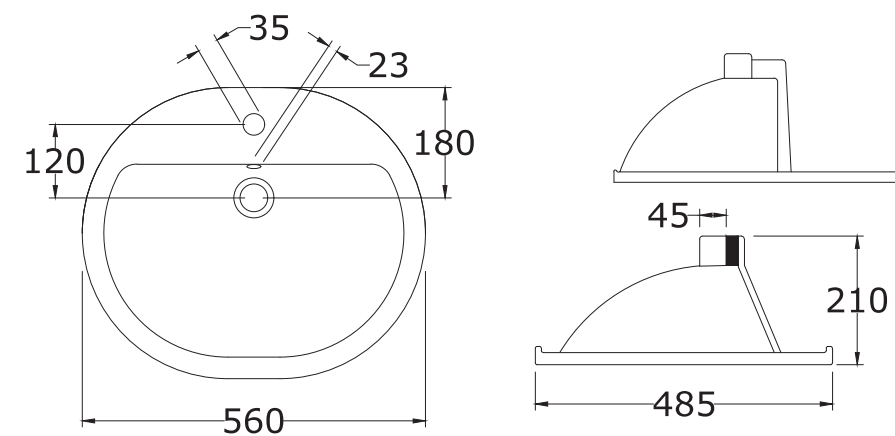

QUORA
Wash Basin (Table Top)

*All dimensions are in mm

SHELL BOWL

Wash Basin (Table Top)

*All dimensions are in mm

MOON
Wash Basin (Table Top)

*All dimensions are in mm

DIEGO
Wash Basin (Over Counter)

*All dimensions are in mm

AMELIA
Wash Basin (Table Top)

*All dimensions are in mm

MONA

Wash Basin (Under Counter)

*All dimensions are in mm

NATHALIA

Wash Basin (Table Top)