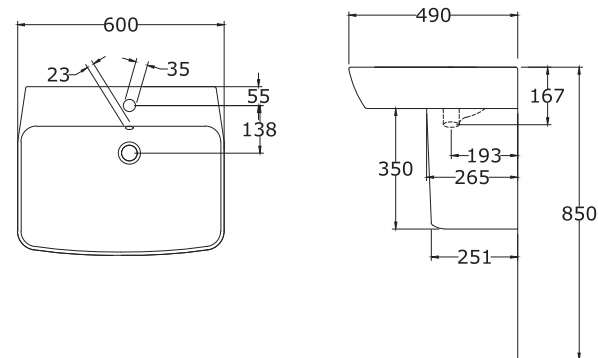

THAMES

Wall Hung Water Closet

*All dimensions are in mm

THAMES

Semi Counter Wash Basin

*All dimensions are in mm

THAMES
Back To Wall Water Closet

*All dimensions are in mm

THAMES
60 cm Wash Basin (Table Top)

*All dimensions are in mm

THAMES
60 cm Wash Basin with Semi Pedestal

*All dimensions are in mm

THAMES
CC "P" Trap Water Closet

*All dimensions are in mm

BRIXIA
Water Closet

*All dimensions are in mm

BRIXIA
60 cm Wash Basin with Semi Pedestal

*All dimensions are in mm

*All dimensions are in mm

BRIXIA

60 cm Wash Basin with Full Pedestal

*All dimensions are in mm

*All dimensions are in mm