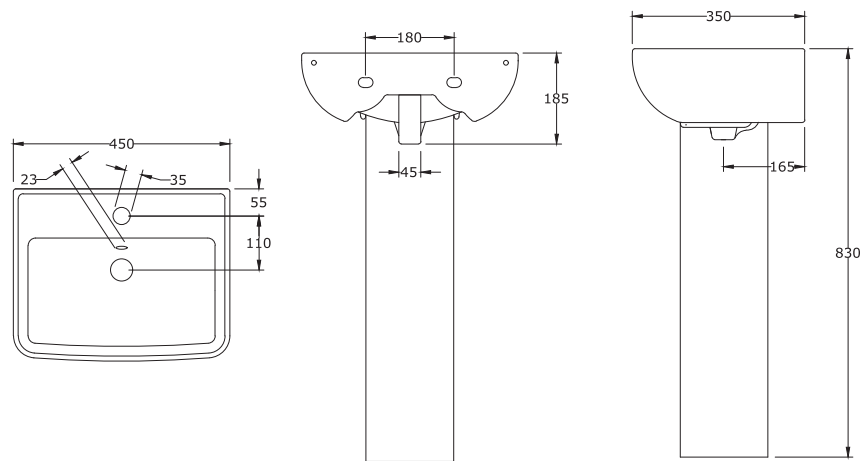

55 cm Wash Basin with Semi Pedestal

*All dimensions are in mm

THAMES

40 cm Wash Basin with Semi Pedestal

*All dimensions are in mm

THAMES

SP Wash Basin with Full Pedestal

*All dimensions are in mm

THAMES

50 cm Wash Basin with Full Pedestal

*All dimensions are in mm

NEO

45 cm Wash Basin with Full Pedestal

*All dimensions are in mm

NOVA

50 cm Wash Basin with Full Pedestal

*All dimensions are in mm

ORIANA

50 cm Wash Basin with Full Pedestal

*All dimensions are in mm

RITZ

50 cm Wash Basin with Full Pedestal

*All dimensions are in mm

VICTORIA

ORIANA
18 cm Asian Pan

*All dimensions are in mm

BELLA URINAL

*All dimensions are in mm

ASIAN PAN WATER TANK

*All dimensions are in mm

Sanitaryware

TECHNICAL SPECIFICATIONS