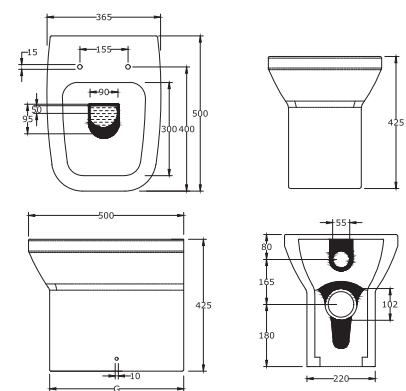

THAMES

Wall Hung Water Closet

*All dimensions are in mm

THAMES

Semi Counter Wash Basin

*All dimensions are in mm

THAMES
Back To Wall Water Closet

*All dimensions are in mm

THAMES
60 cm Wash Basin (Table Top)

*All dimensions are in mm

THAMES
60 cm Wash Basin with Semi Pedestal

*All dimensions are in mm

THAMES
CC "P" Trap Water Closet

*All dimensions are in mm

BRIXIA
Water Closet

*All dimensions are in mm

BRIXIA
60 cm Wash Basin with Semi Pedestal

*All dimensions are in mm

*All dimensions are in mm

BRIXIA

60 cm Wash Basin with Full Pedestal

*All dimensions are in mm

*All dimensions are in mm

MARGO
Water Closet

*All dimensions are in mm

MARGO
55 cm Wash Basin with Full Pedestal

GRACELIA
Water Closet

*All dimensions are in mm

GRACELIA
50 cm Wash Basin with Full Pedestal

*All dimensions are in mm

VALENTINA
Water Closet