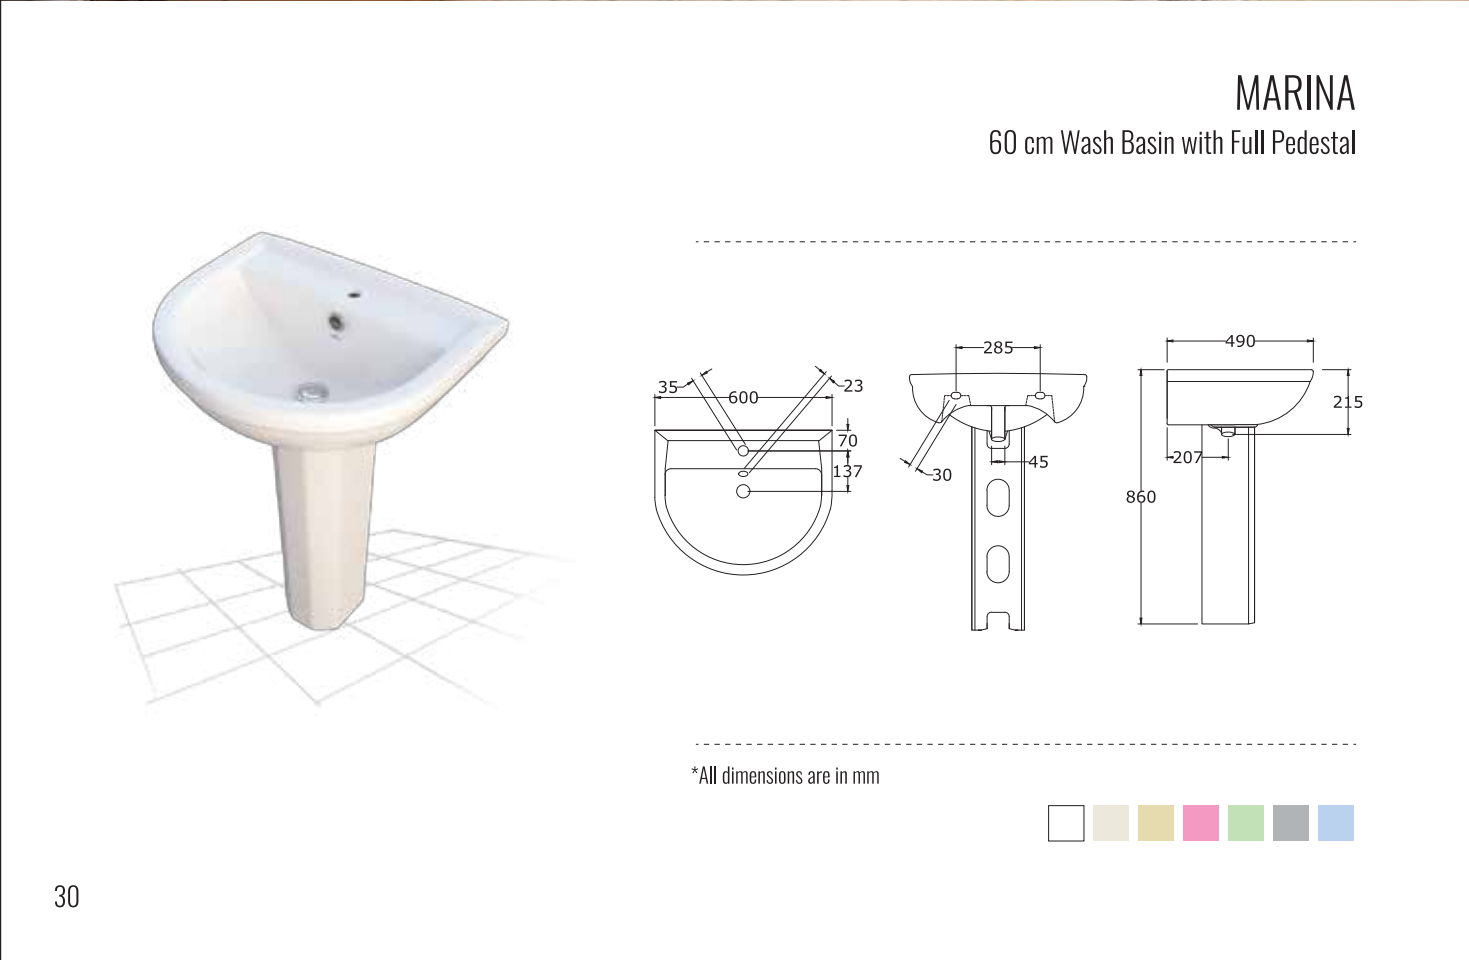

MARGO
Water Closet

*All dimensions are in mm

MARGO
55 cm Wash Basin with Full Pedestal

GRACELIA
Water Closet

*All dimensions are in mm

GRACELIA
50 cm Wash Basin with Full Pedestal

*All dimensions are in mm

VALENTINA
Water Closet

*All dimensions are in mm

VALENTINA
60 cm Wash Basin with Full Pedestal

*All dimensions are in mm

MARINA
Water Closet

*All dimensions are in mm

MARINA
60 cm Wash Basin with Full Pedestal

*All dimensions are in mm

FIONA
Water Closet

*All dimensions are in mm

FIONA
55 cm Wash Basin with Full Pedestal

*All dimensions are in mm

LEA
Water Closet

LEA
50 cm Wash Basin with Full Pedestal

*All dimensions are in mm

LEA
"P" Trap Water Closet

*All dimensions are in mm

LEA
50 cm Wash Basin with Full Pedestal

*All dimensions are in mm

water closet

A breathtaking collection of back-to-wall and wall-hung stylish water closets with distinctive shapes and designs. Push-fit seat covers make Rosa water closets easy to clean and high-quality glaze keeps them shining for decades.