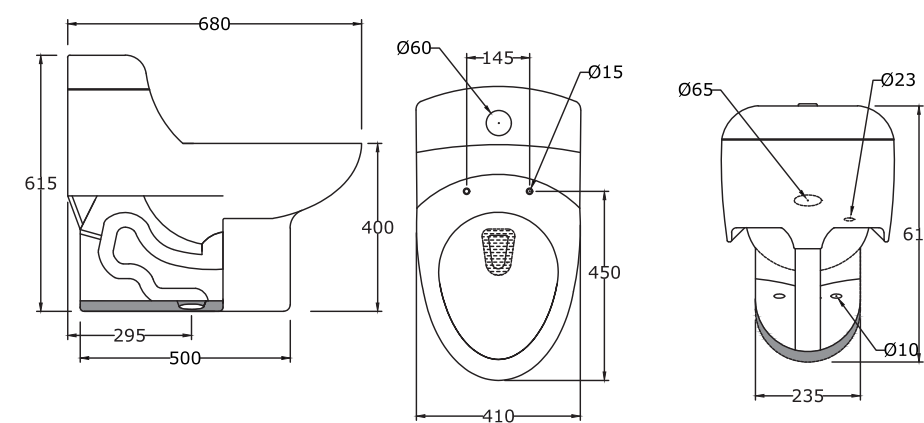

*All dimensions are in mm

VALENTINA
60 cm Wash Basin with Full Pedestal

*All dimensions are in mm

MARINA
Water Closet

*All dimensions are in mm

MARINA
60 cm Wash Basin with Full Pedestal

*All dimensions are in mm

FIONA
Water Closet

*All dimensions are in mm

FIONA
55 cm Wash Basin with Full Pedestal

*All dimensions are in mm

LEA
Water Closet

LEA
50 cm Wash Basin with Full Pedestal

*All dimensions are in mm

LEA
"P" Trap Water Closet

BONITA
Wall Hung Water Closet

*All dimensions are in mm

RHINO

Single Piece Water Closet

*All dimensions are in mm

VOLGA
Single Piece Water Closet

*All dimensions are in mm

MOON STONE
Single Piece Water Closet

*All dimensions are in mm

MARGO
"P" Trap Water Closet

*All dimensions are in mm

THAMES
CC BTW "P" Trap Water Closet

BALENO
Water Closet

*All dimensions are in mm

*All dimensions are in mm

BRIXIA
Wall Hung Water Closet