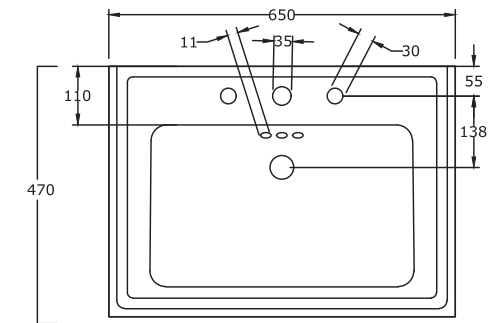

QUORA
Wash Basin (Table Top)

*All dimensions are in mm

SHELL BOWL

Wash Basin (Table Top)

*All dimensions are in mm

MOON
Wash Basin (Table Top)

*All dimensions are in mm

DIEGO
Wash Basin (Over Counter)

*All dimensions are in mm

AMELIA
Wash Basin (Table Top)

*All dimensions are in mm

MONA

Wash Basin (Under Counter)

*All dimensions are in mm

NATHALIA

Wash Basin (Table Top)

*All dimensions are in mm

LILY

Wash Basin (Table Top)

*All dimensions are in mm

TOPAZ

65 cm Square Wash Basin with Full Pedestal

*All dimensions are in mm

TOPAZ
65 cm Square Wash Basin (Counter Top)

*All dimensions are in mm

TOPAZ
58 cm D Shape (Table Top)

*All dimensions are in mm

TOPAZ

65 cm D Shape Wash Basin with Semi Pedestal

*All dimensions are in mm

TOPAZ

58 cm Square Wash Basin with Full Pedestal