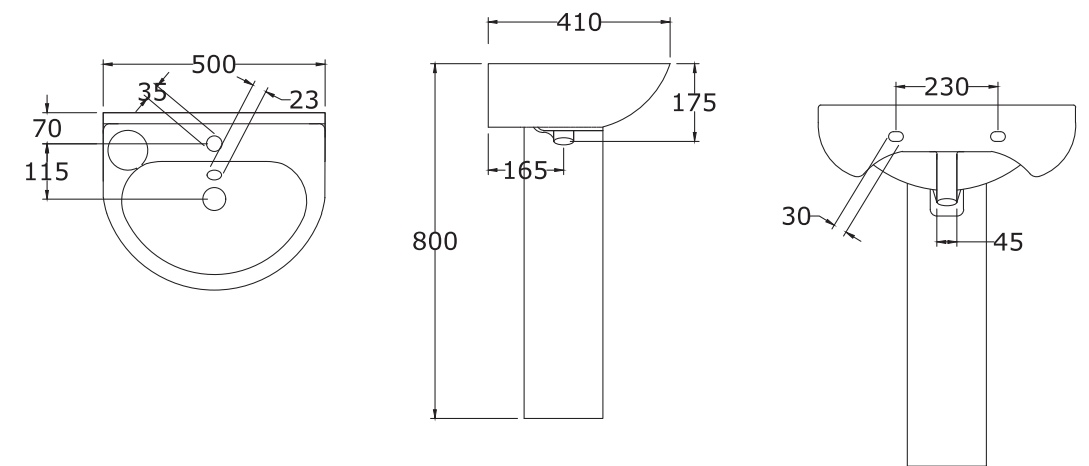

THAMES

50 cm Wash Basin with Full Pedestal

*All dimensions are in mm

NEO

45 cm Wash Basin with Full Pedestal

*All dimensions are in mm

NOVA

50 cm Wash Basin with Full Pedestal

*All dimensions are in mm

ORIANA

50 cm Wash Basin with Full Pedestal

*All dimensions are in mm

RITZ

50 cm Wash Basin with Full Pedestal

*All dimensions are in mm

VICTORIA

55 cm Wash Basin with Full Pedestal

*All dimensions are in mm

VIKING

60 cm Wash Basin with Full Pedestal

*All dimensions are in mm

asian pan

For the more traditional users, Rosa has organized a brilliant collection of high-quality and durable Asian Pans to give your homes a stylish outlook and convenience. With precise designs and long lasting glaze, Rosa Asian Pans are made to deliver comfort and ease-of-use.

ORIANA
18 cm Asian Pan

*All dimensions are in mm

BELLA URINAL

*All dimensions are in mm

ASIAN PAN WATER TANK

*All dimensions are in mm

Sanitaryware

TECHNICAL SPECIFICATIONS