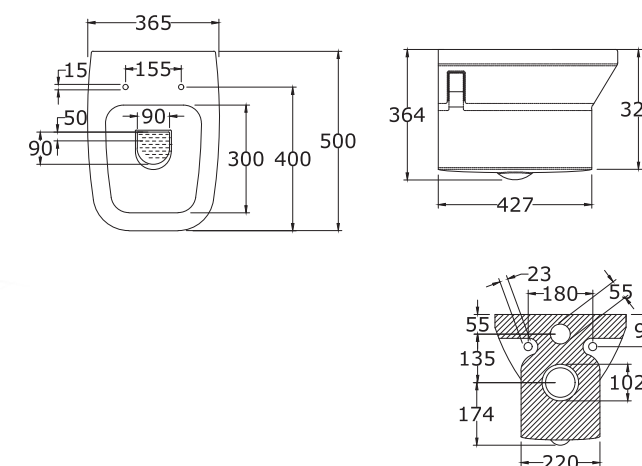

THAMES

Wall Hung Water Closet

*All dimensions are in mm

THAMES

Semi Counter Wash Basin

*All dimensions are in mm

THAMES
Back To Wall Water Closet

*All dimensions are in mm

THAMES
60 cm Wash Basin (Table Top)

*All dimensions are in mm

THAMES
60 cm Wash Basin with Semi Pedestal

*All dimensions are in mm

THAMES
CC "P" Trap Water Closet

*All dimensions are in mm

BRIXIA
Water Closet

*All dimensions are in mm

BRIXIA
60 cm Wash Basin with Semi Pedestal

*All dimensions are in mm

*All dimensions are in mm

BRIXIA

60 cm Wash Basin with Full Pedestal

*All dimensions are in mm

*All dimensions are in mm