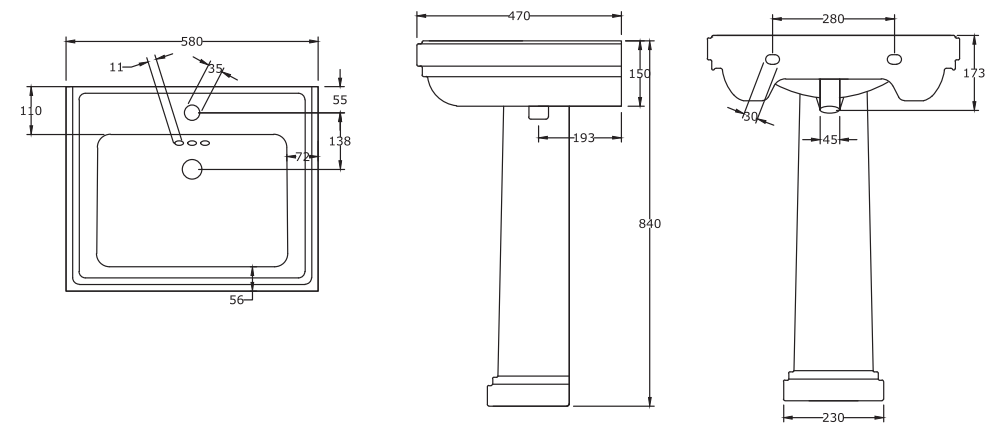

*All dimensions are in mm

LILY

Wash Basin (Table Top)

*All dimensions are in mm

TOPAZ

65 cm Square Wash Basin with Full Pedestal

*All dimensions are in mm

TOPAZ
65 cm Square Wash Basin (Counter Top)

*All dimensions are in mm

TOPAZ
58 cm D Shape (Table Top)

*All dimensions are in mm

TOPAZ

65 cm D Shape Wash Basin with Semi Pedestal

*All dimensions are in mm

TOPAZ

58 cm Square Wash Basin with Full Pedestal

*All dimensions are in mm

TOPAZ

58 cm D Shape Wash Basin with Semi Pedestal

*All dimensions are in mm

THAMES

60 cm Wash Basin (Counter Top)

*All dimensions are in mm

THAMES

ORIANA
18 cm Asian Pan

*All dimensions are in mm

BELLA URINAL

*All dimensions are in mm

ASIAN PAN WATER TANK

*All dimensions are in mm

Sanitaryware

TECHNICAL SPECIFICATIONS