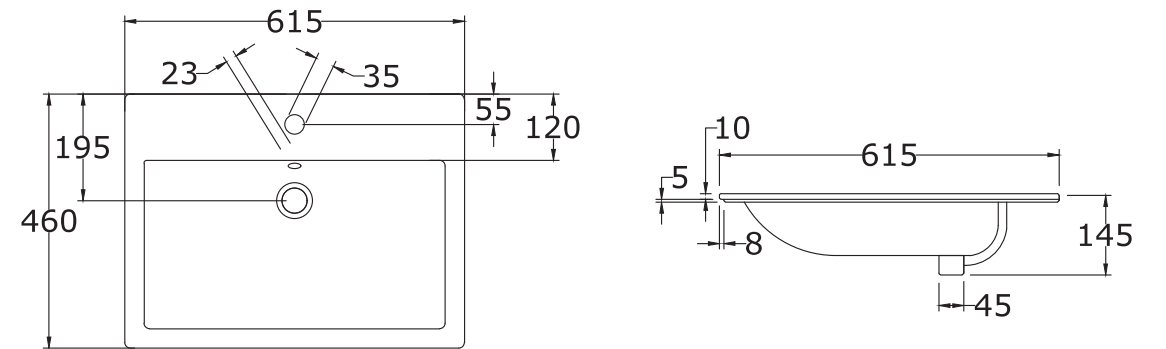

*All dimensions are in mm

TOPAZ
58 cm D Shape (Table Top)

*All dimensions are in mm

TOPAZ

65 cm D Shape Wash Basin with Semi Pedestal

*All dimensions are in mm

TOPAZ

58 cm Square Wash Basin with Full Pedestal

*All dimensions are in mm

TOPAZ

58 cm D Shape Wash Basin with Semi Pedestal

*All dimensions are in mm

THAMES

60 cm Wash Basin (Counter Top)

*All dimensions are in mm

THAMES

55 cm Wash Basin with Semi Pedestal

*All dimensions are in mm

THAMES

40 cm Wash Basin with Semi Pedestal

*All dimensions are in mm

THAMES

SP Wash Basin with Full Pedestal

*All dimensions are in mm

ORIANA
18 cm Asian Pan

*All dimensions are in mm

BELLA URINAL

*All dimensions are in mm

ASIAN PAN WATER TANK

*All dimensions are in mm

Sanitaryware

TECHNICAL SPECIFICATIONS