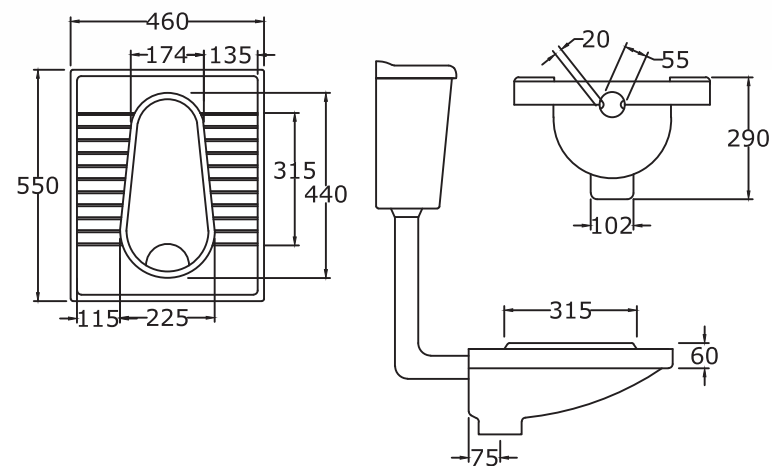

*All dimensions are in mm

ORIANA

50 cm Wash Basin with Full Pedestal

*All dimensions are in mm

RITZ

50 cm Wash Basin with Full Pedestal

*All dimensions are in mm

VICTORIA

55 cm Wash Basin with Full Pedestal

*All dimensions are in mm

VIKING

60 cm Wash Basin with Full Pedestal

*All dimensions are in mm

asian pan

For the more traditional users, Rosa has organized a brilliant collection of high-quality and durable Asian Pans to give your homes a stylish outlook and convenience. With precise designs and long lasting glaze, Rosa Asian Pans are made to deliver comfort and ease-of-use.

LEA
29 cm Asian Pan

*All dimensions are in mm

NOVA
22 cm Asian Pan

*All dimensions are in mm

RITZ
22 cm Asian Pan

*All dimensions are in mm

NEO
22 cm Asian Pan

*All dimensions are in mm

ORIANA
18 cm Asian Pan

*All dimensions are in mm

BELLA URINAL

*All dimensions are in mm

ASIAN PAN WATER TANK

*All dimensions are in mm

Sanitaryware

TECHNICAL SPECIFICATIONS