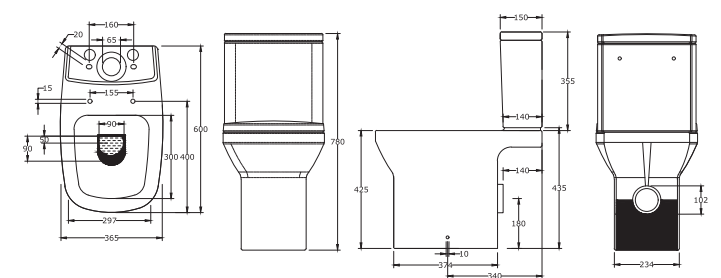

THAMES
60 cm Wash Basin (Table Top)

*All dimensions are in mm

THAMES
60 cm Wash Basin with Semi Pedestal

*All dimensions are in mm

THAMES
CC "P" Trap Water Closet

*All dimensions are in mm

BRIXIA
Water Closet

*All dimensions are in mm

BRIXIA
60 cm Wash Basin with Semi Pedestal

*All dimensions are in mm

*All dimensions are in mm

BRIXIA

60 cm Wash Basin with Full Pedestal

*All dimensions are in mm

*All dimensions are in mm

MARGO
Water Closet

*All dimensions are in mm

MARGO
55 cm Wash Basin with Full Pedestal

GRACELIA
Water Closet

*All dimensions are in mm

GRACELIA
50 cm Wash Basin with Full Pedestal

*All dimensions are in mm

VALENTINA
Water Closet

*All dimensions are in mm

VALENTINA
60 cm Wash Basin with Full Pedestal

*All dimensions are in mm

MARINA
Water Closet

*All dimensions are in mm

MARINA
60 cm Wash Basin with Full Pedestal

*All dimensions are in mm