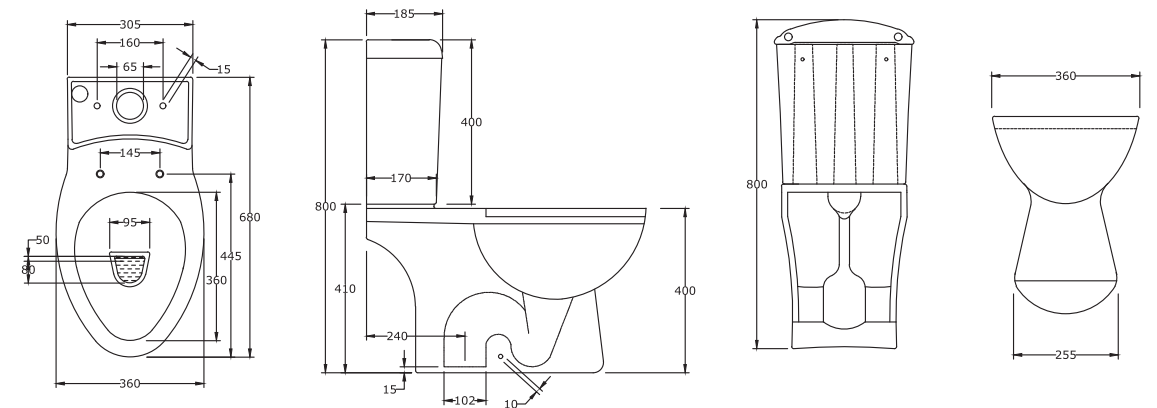

*All dimensions are in mm

VALENTINA
60 cm Wash Basin with Full Pedestal

*All dimensions are in mm

MARINA
Water Closet

*All dimensions are in mm

MARINA
60 cm Wash Basin with Full Pedestal

*All dimensions are in mm

*All dimensions are in mm

MARGO
"P" Trap Water Closet

*All dimensions are in mm

THAMES
CC BTW "P" Trap Water Closet

BALENO
Water Closet

*All dimensions are in mm

*All dimensions are in mm

BRIXIA
Wall Hung Water Closet

*All dimensions are in mm

NILE
Water Closet

*All dimensions are in mm

wash basin

Choose from the graceful collection of Rosa Wash Basins and surround yourself with grandeur and nobility. Rosa has a staggering range of table top, counter top, full pedestal and half pedestal wash basins created with world class contemporary designs and shapes.

QUORA
Wash Basin (Table Top)

*All dimensions are in mm

SHELL BOWL

Wash Basin (Table Top)

*All dimensions are in mm

MOON
Wash Basin (Table Top)

*All dimensions are in mm

DIEGO
Wash Basin (Over Counter)