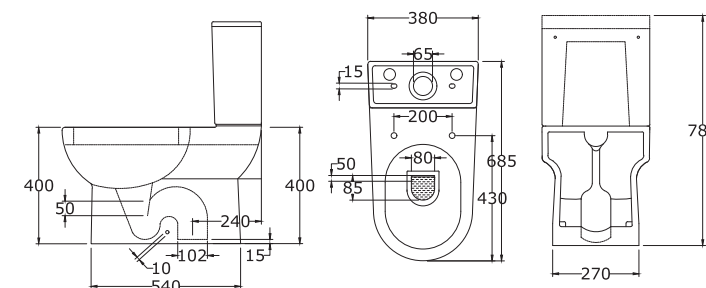

THAMES
60 cm Wash Basin (Table Top)

*All dimensions are in mm

THAMES
60 cm Wash Basin with Semi Pedestal

*All dimensions are in mm

THAMES
CC "P" Trap Water Closet

*All dimensions are in mm

BRIXIA
Water Closet

*All dimensions are in mm

BRIXIA
60 cm Wash Basin with Semi Pedestal

*All dimensions are in mm

*All dimensions are in mm

BRIXIA

60 cm Wash Basin with Full Pedestal

*All dimensions are in mm

*All dimensions are in mm

MARGO
Water Closet

*All dimensions are in mm

MARGO
55 cm Wash Basin with Full Pedestal

GRACELIA
Water Closet

*All dimensions are in mm

GRACELIA
50 cm Wash Basin with Full Pedestal

*All dimensions are in mm

VALENTINA
Water Closet

*All dimensions are in mm

VALENTINA
60 cm Wash Basin with Full Pedestal

*All dimensions are in mm

MARINA
Water Closet

*All dimensions are in mm

MARINA
60 cm Wash Basin with Full Pedestal

*All dimensions are in mm