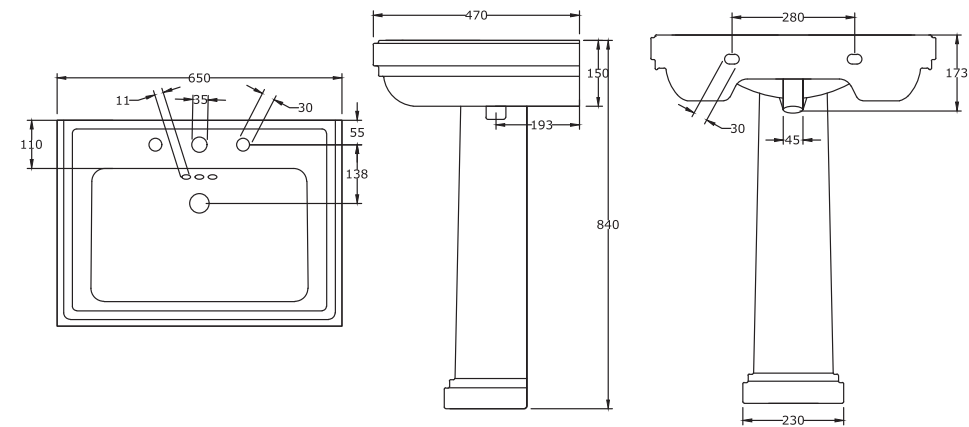

*All dimensions are in mm

AMELIA
Wash Basin (Table Top)

*All dimensions are in mm

MONA

Wash Basin (Under Counter)

*All dimensions are in mm

NATHALIA

Wash Basin (Table Top)

*All dimensions are in mm

LILY

Wash Basin (Table Top)

*All dimensions are in mm

TOPAZ

65 cm Square Wash Basin with Full Pedestal

*All dimensions are in mm

TOPAZ
65 cm Square Wash Basin (Counter Top)

*All dimensions are in mm

TOPAZ
58 cm D Shape (Table Top)

*All dimensions are in mm

TOPAZ

65 cm D Shape Wash Basin with Semi Pedestal

*All dimensions are in mm

TOPAZ

58 cm Square Wash Basin with Full Pedestal