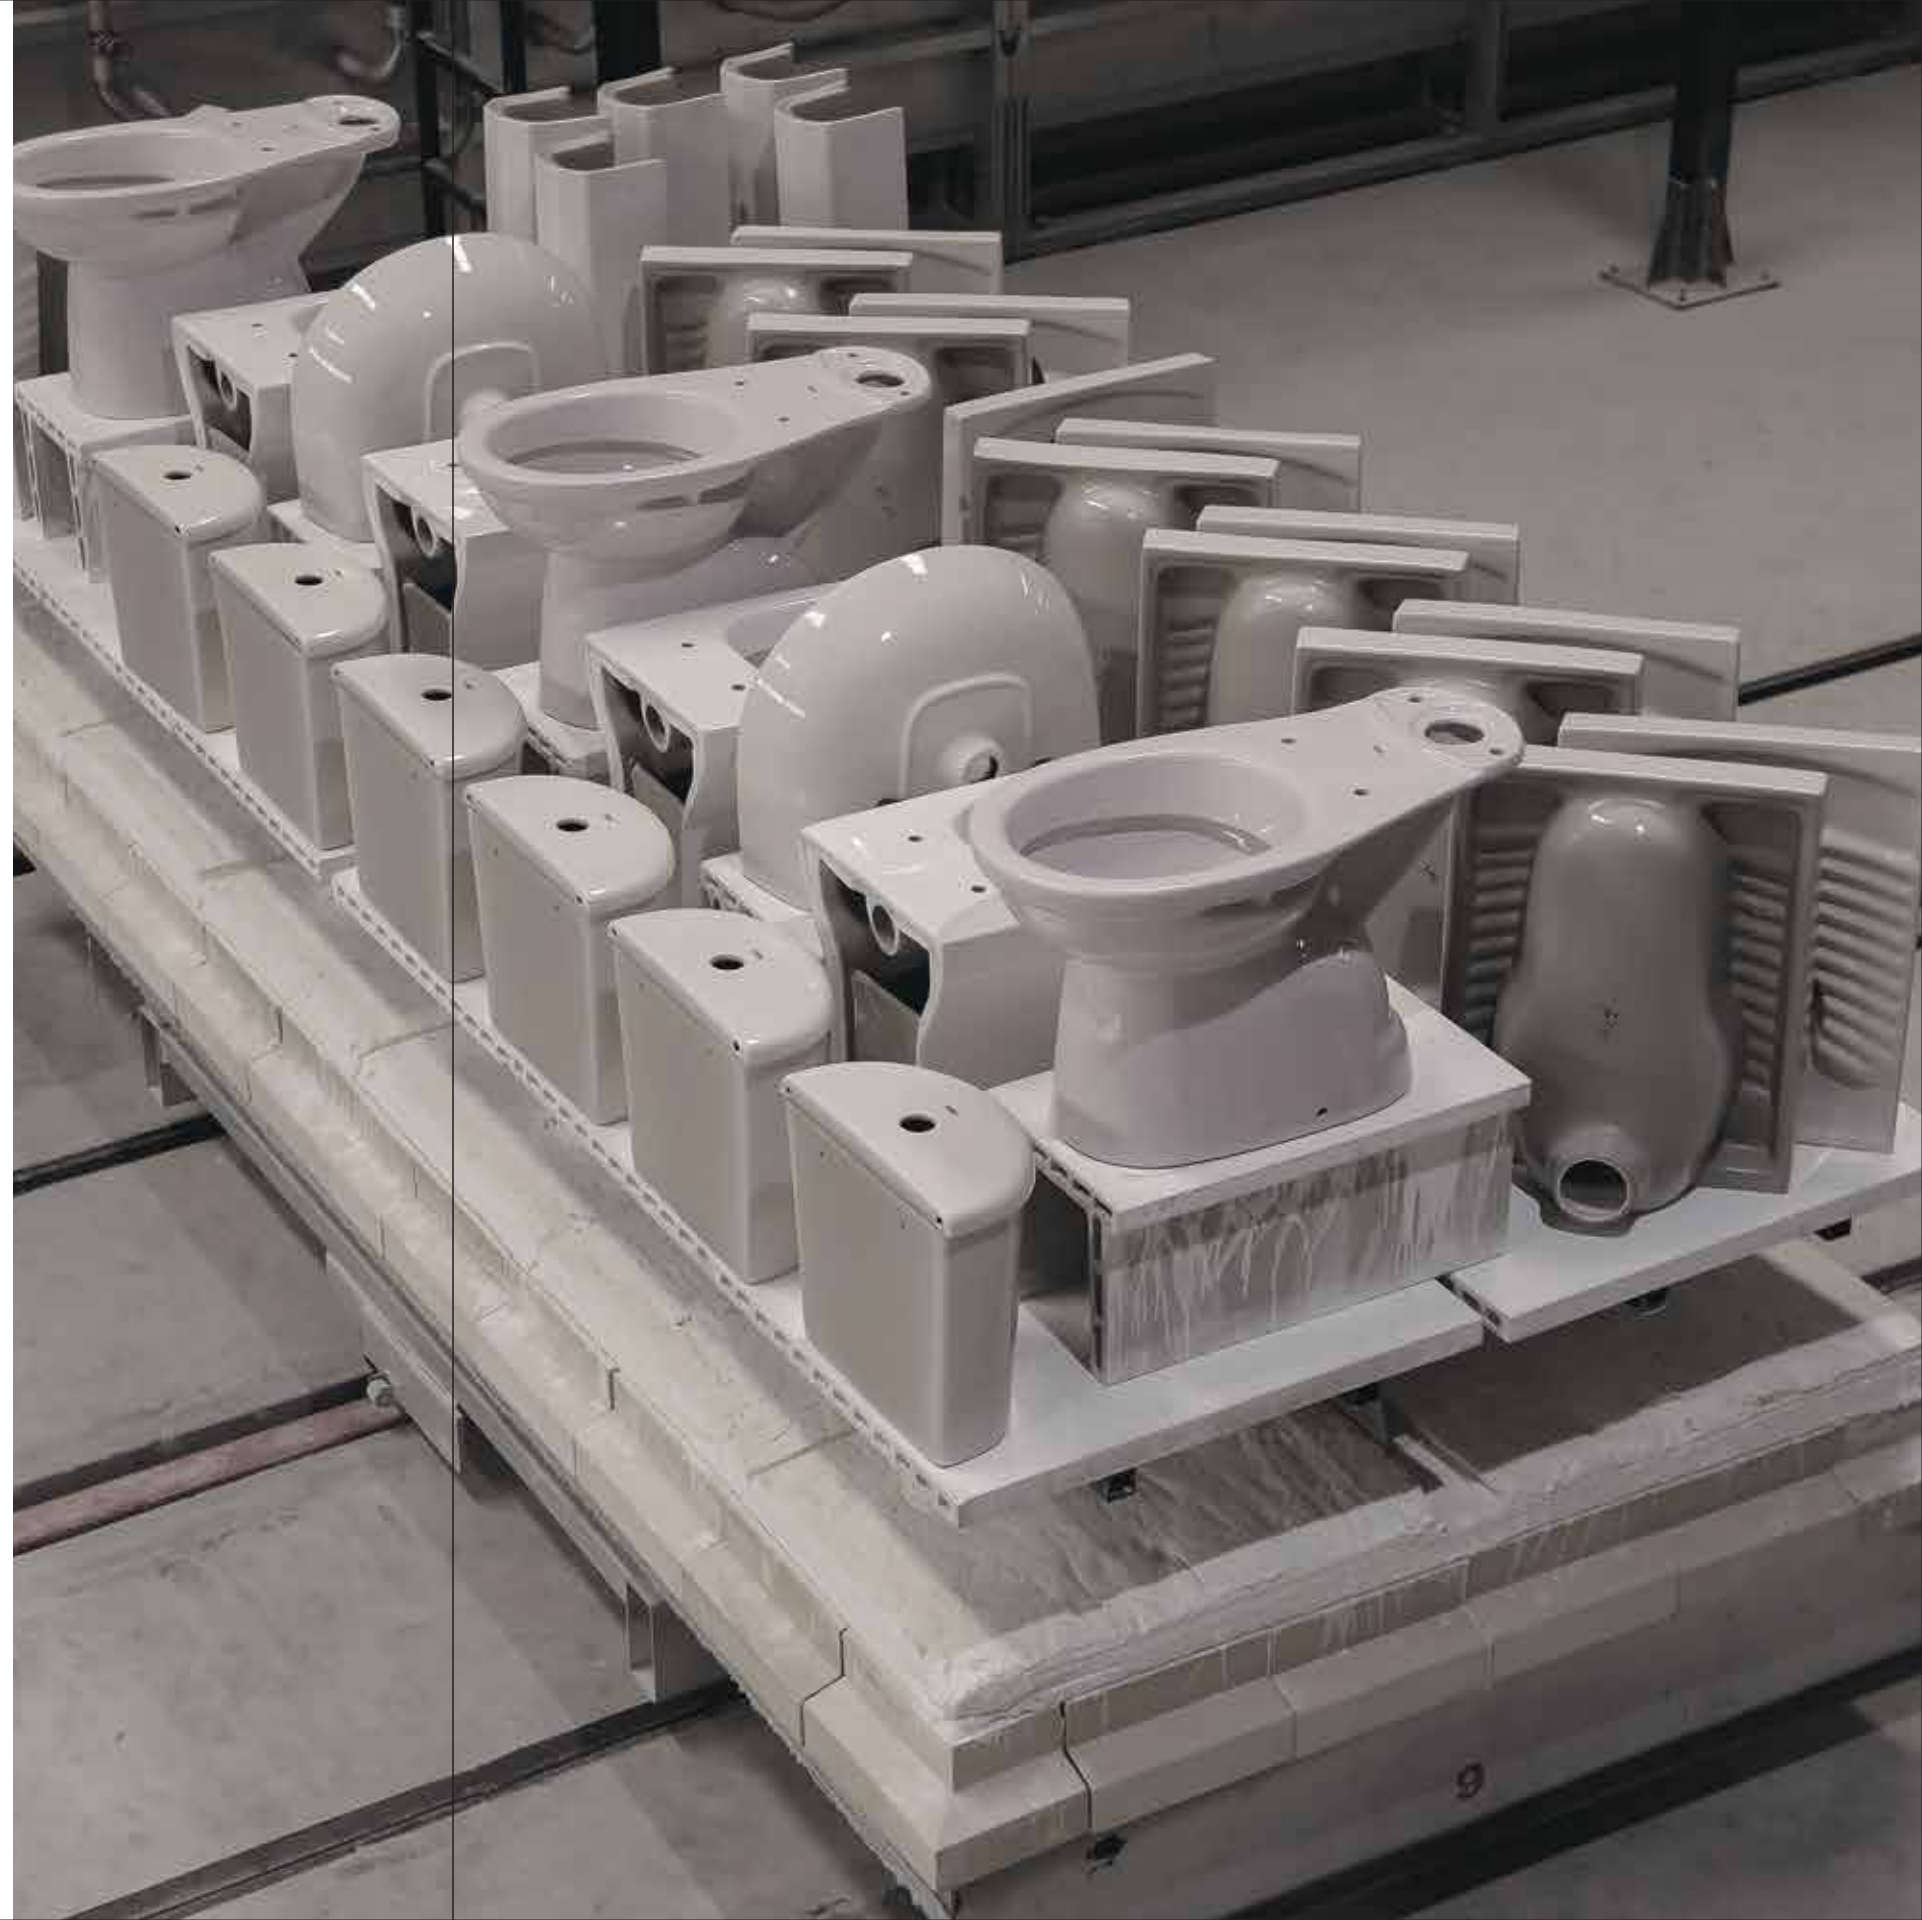

Coalescing imagination and innovation, Rosa has transformed ceramics into aesthetic pieces of sanitaryware. With trendy and original world class designs, Rosa Sanitaryware are not only visually pleasing but also comfortable and convenient. With advanced modern technology and top quality materials, Rosa brings you an astounding collection of wash basins and water closets which will heighten the persona of your living areas.

With the promise of perfection regarding quality, design and long lasting glaze; Rosa is the ideal innovative sanitaryware solution to add a hint of modern lifestyle to your surroundings.