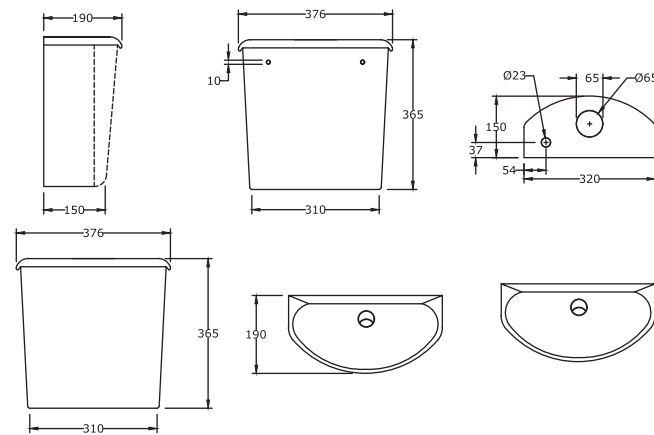

*All dimensions are in mm

ORIANA

50 cm Wash Basin with Full Pedestal

*All dimensions are in mm

RITZ

50 cm Wash Basin with Full Pedestal

*All dimensions are in mm

VICTORIA

55 cm Wash Basin with Full Pedestal

*All dimensions are in mm

VIKING

60 cm Wash Basin with Full Pedestal

*All dimensions are in mm

asian pan

For the more traditional users, Rosa has organized a brilliant collection of high-quality and durable Asian Pans to give your homes a stylish outlook and convenience. With precise designs and long lasting glaze, Rosa Asian Pans are made to deliver comfort and ease-of-use.

LEA
29 cm Asian Pan

*All dimensions are in mm

NOVA
22 cm Asian Pan

*All dimensions are in mm

RITZ
22 cm Asian Pan

*All dimensions are in mm

NEO
22 cm Asian Pan

*All dimensions are in mm

ORIANA
18 cm Asian Pan

*All dimensions are in mm

BELLA URINAL

*All dimensions are in mm

ASIAN PAN WATER TANK

*All dimensions are in mm

Sanitaryware

TECHNICAL SPECIFICATIONS