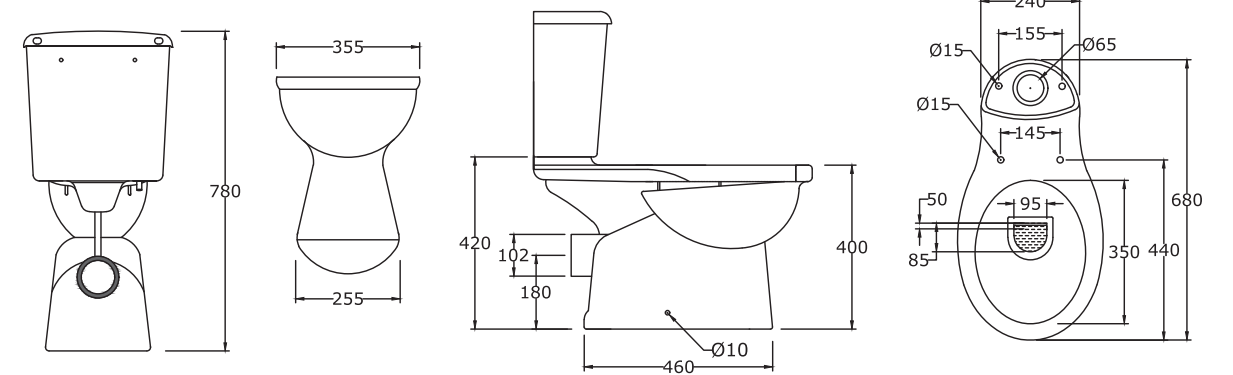

*All dimensions are in mm

VALENTINA
60 cm Wash Basin with Full Pedestal

*All dimensions are in mm

MARINA
Water Closet

*All dimensions are in mm

MARINA
60 cm Wash Basin with Full Pedestal

*All dimensions are in mm

BONITA
Wall Hung Water Closet

*All dimensions are in mm

RHINO

Single Piece Water Closet

*All dimensions are in mm

VOLGA
Single Piece Water Closet

*All dimensions are in mm

MOON STONE
Single Piece Water Closet

*All dimensions are in mm

MARGO
"P" Trap Water Closet

*All dimensions are in mm

THAMES
CC BTW "P" Trap Water Closet

BALENO
Water Closet

*All dimensions are in mm

*All dimensions are in mm

BRIXIA
Wall Hung Water Closet

ORIANA
18 cm Asian Pan

*All dimensions are in mm

BELLA URINAL

*All dimensions are in mm

ASIAN PAN WATER TANK

*All dimensions are in mm

Sanitaryware

TECHNICAL SPECIFICATIONS