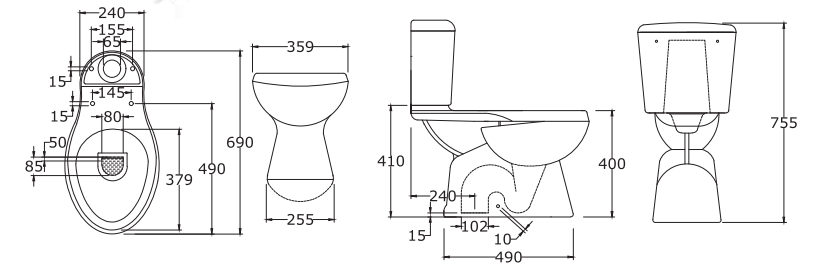

*All dimensions are in mm

BRIXIA
60 cm Wash Basin with Semi Pedestal

*All dimensions are in mm

*All dimensions are in mm

BRIXIA

60 cm Wash Basin with Full Pedestal

*All dimensions are in mm

*All dimensions are in mm

MARGO
Water Closet

*All dimensions are in mm

MARGO
55 cm Wash Basin with Full Pedestal

GRACELIA
Water Closet

*All dimensions are in mm

GRACELIA
50 cm Wash Basin with Full Pedestal

*All dimensions are in mm

VALENTINA
Water Closet

*All dimensions are in mm

VALENTINA
60 cm Wash Basin with Full Pedestal

*All dimensions are in mm

MARINA
Water Closet

*All dimensions are in mm

MARINA
60 cm Wash Basin with Full Pedestal

*All dimensions are in mm

FIONA
Water Closet

*All dimensions are in mm

FIONA
55 cm Wash Basin with Full Pedestal

*All dimensions are in mm

LEA
Water Closet

LEA
50 cm Wash Basin with Full Pedestal

*All dimensions are in mm

LEA
"P" Trap Water Closet