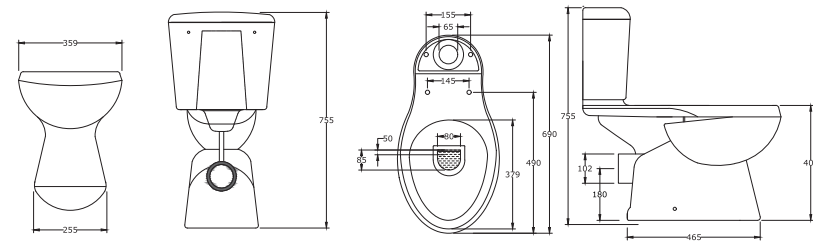

*All dimensions are in mm

BRIXIA
60 cm Wash Basin with Semi Pedestal

*All dimensions are in mm

*All dimensions are in mm

BRIXIA

60 cm Wash Basin with Full Pedestal

*All dimensions are in mm

*All dimensions are in mm

MARGO
Water Closet

*All dimensions are in mm

MARGO
55 cm Wash Basin with Full Pedestal

GRACELIA
Water Closet

*All dimensions are in mm

GRACELIA
50 cm Wash Basin with Full Pedestal

*All dimensions are in mm

VALENTINA
Water Closet

*All dimensions are in mm

VALENTINA
60 cm Wash Basin with Full Pedestal

*All dimensions are in mm

MARINA
Water Closet

*All dimensions are in mm

MARINA
60 cm Wash Basin with Full Pedestal

*All dimensions are in mm

FIONA
Water Closet

*All dimensions are in mm

FIONA
55 cm Wash Basin with Full Pedestal

*All dimensions are in mm

LEA
Water Closet

LEA
50 cm Wash Basin with Full Pedestal

*All dimensions are in mm

LEA
"P" Trap Water Closet