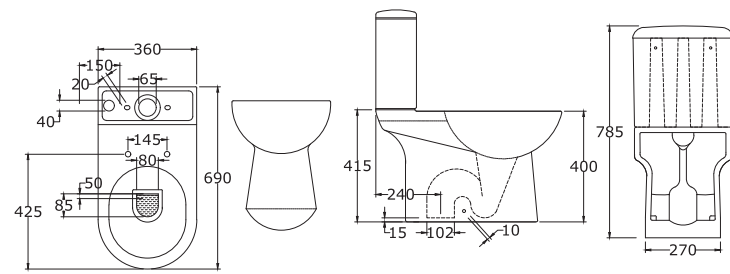

*All dimensions are in mm

BRIXIA
60 cm Wash Basin with Semi Pedestal

*All dimensions are in mm

*All dimensions are in mm

BRIXIA

60 cm Wash Basin with Full Pedestal

*All dimensions are in mm

*All dimensions are in mm

MARGO
Water Closet

*All dimensions are in mm

MARGO
55 cm Wash Basin with Full Pedestal

GRACELIA
Water Closet

*All dimensions are in mm

GRACELIA
50 cm Wash Basin with Full Pedestal

*All dimensions are in mm

VALENTINA
Water Closet

*All dimensions are in mm

VALENTINA
60 cm Wash Basin with Full Pedestal

*All dimensions are in mm

MARINA
Water Closet

*All dimensions are in mm

MARINA
60 cm Wash Basin with Full Pedestal

*All dimensions are in mm

FIONA
Water Closet

*All dimensions are in mm

FIONA
55 cm Wash Basin with Full Pedestal

*All dimensions are in mm

LEA
Water Closet

LEA
50 cm Wash Basin with Full Pedestal

*All dimensions are in mm

LEA
"P" Trap Water Closet