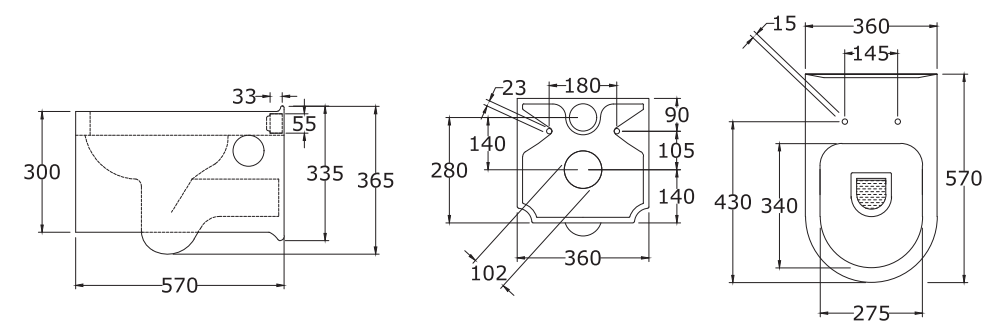

BONITA
Wall Hung Water Closet

*All dimensions are in mm