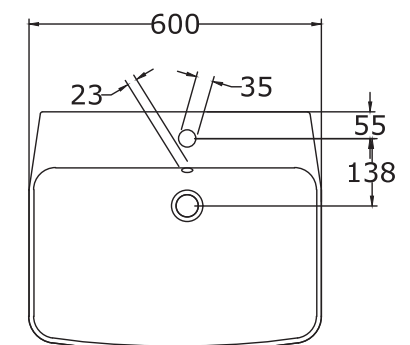

THAMES

Wall Hung Water Closet

*All dimensions are in mm

THAMES

Semi Counter Wash Basin

*All dimensions are in mm

THAMES
Back To Wall Water Closet

*All dimensions are in mm

THAMES
60 cm Wash Basin (Table Top)

*All dimensions are in mm

THAMES
60 cm Wash Basin with Semi Pedestal

*All dimensions are in mm

THAMES
CC "P" Trap Water Closet

*All dimensions are in mm

BRIXIA
Water Closet

*All dimensions are in mm

BRIXIA
60 cm Wash Basin with Semi Pedestal

*All dimensions are in mm

*All dimensions are in mm

BRIXIA

60 cm Wash Basin with Full Pedestal

*All dimensions are in mm

*All dimensions are in mm