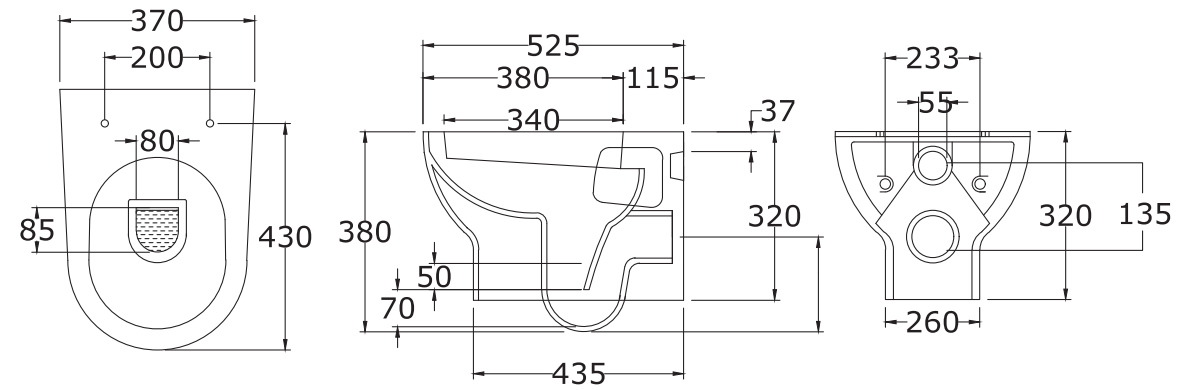

*All dimensions are in mm

BRIXIA
60 cm Wash Basin with Semi Pedestal

*All dimensions are in mm

*All dimensions are in mm

BRIXIA

60 cm Wash Basin with Full Pedestal

*All dimensions are in mm

*All dimensions are in mm

*All dimensions are in mm

VALENTINA
60 cm Wash Basin with Full Pedestal

*All dimensions are in mm

MARINA
Water Closet

*All dimensions are in mm

MARINA
60 cm Wash Basin with Full Pedestal

*All dimensions are in mm

*All dimensions are in mm

MARGO
"P" Trap Water Closet

*All dimensions are in mm

THAMES
CC BTW "P" Trap Water Closet

BALENO
Water Closet

*All dimensions are in mm

*All dimensions are in mm

BRIXIA
Wall Hung Water Closet

ORIANA
18 cm Asian Pan

*All dimensions are in mm

BELLA URINAL

*All dimensions are in mm

ASIAN PAN WATER TANK

*All dimensions are in mm

Sanitaryware

TECHNICAL SPECIFICATIONS