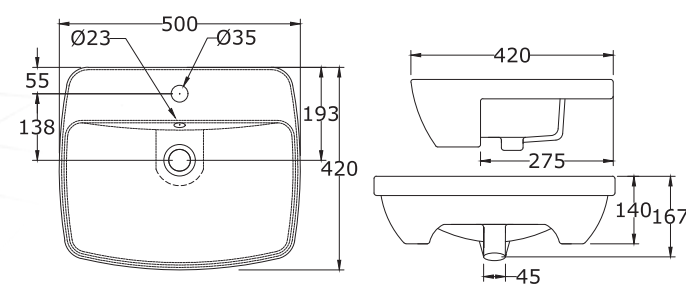

THAMES

Wall Hung Water Closet

*All dimensions are in mm

THAMES

Semi Counter Wash Basin

*All dimensions are in mm

THAMES
Back To Wall Water Closet

*All dimensions are in mm

THAMES
60 cm Wash Basin (Table Top)

*All dimensions are in mm

THAMES
60 cm Wash Basin with Semi Pedestal

*All dimensions are in mm

THAMES
CC "P" Trap Water Closet

*All dimensions are in mm

BRIXIA
Water Closet

*All dimensions are in mm

BRIXIA
60 cm Wash Basin with Semi Pedestal

*All dimensions are in mm

*All dimensions are in mm

BRIXIA

60 cm Wash Basin with Full Pedestal

*All dimensions are in mm

*All dimensions are in mm