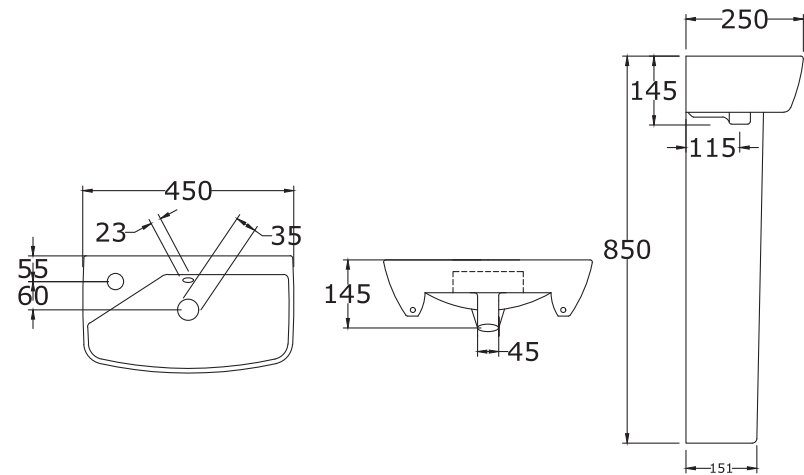

55 cm Wash Basin with Semi Pedestal

*All dimensions are in mm

THAMES

40 cm Wash Basin with Semi Pedestal

*All dimensions are in mm

THAMES

SP Wash Basin with Full Pedestal

*All dimensions are in mm

THAMES

50 cm Wash Basin with Full Pedestal

*All dimensions are in mm

NEO

45 cm Wash Basin with Full Pedestal

*All dimensions are in mm

NOVA

50 cm Wash Basin with Full Pedestal

*All dimensions are in mm

ORIANA

50 cm Wash Basin with Full Pedestal

*All dimensions are in mm

RITZ

50 cm Wash Basin with Full Pedestal

*All dimensions are in mm

VICTORIA

ORIANA
18 cm Asian Pan

*All dimensions are in mm

BELLA URINAL

*All dimensions are in mm

ASIAN PAN WATER TANK

*All dimensions are in mm

Sanitaryware

TECHNICAL SPECIFICATIONS